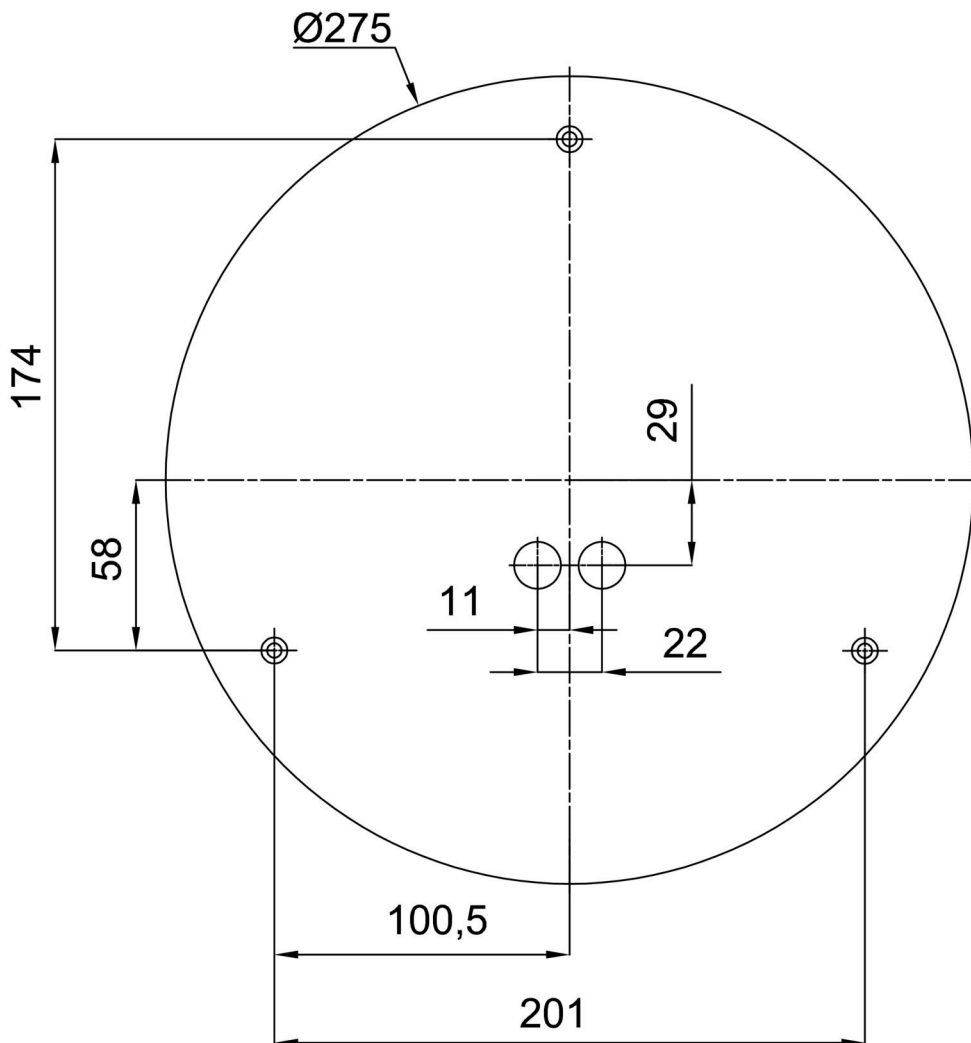

Logistic

EAN	8591728150679
Weight NTTO	2.3 Kg
Weight BTTO	2.6 Kg
Number of cartons	1 pcs
Package volume	0.017 m³
Package 1 width	0.355 m
Package 1 length	0.375 m
Package 1 height	0.13 m
Warranty*	60 months

*The warranty for the batteries is valid for 12 months from the date of purchase.

Installation dimensions: