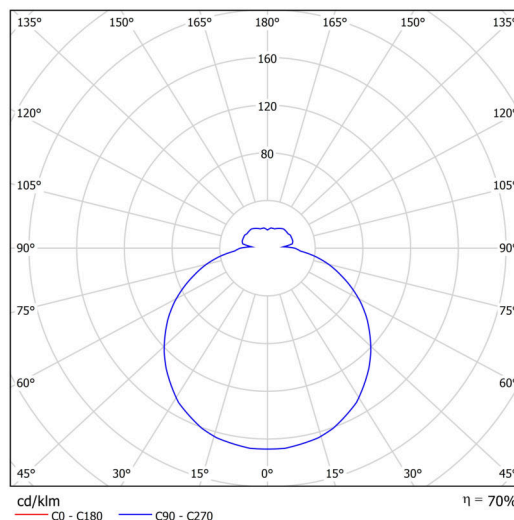

Luminous

Lum. flux of luminaire	1460 lm
Lum. flux of light source	2080 lm
Lum. flux of light source in emergency mode	200 lm
Temperature	4000 K
Rated life time LED L80/B10	100000 hours
CRI	Ra80
MacAdam	3
Blue light hazard	Risk group 0

Eulum data for calculation programs are available at www.osmont.cz.