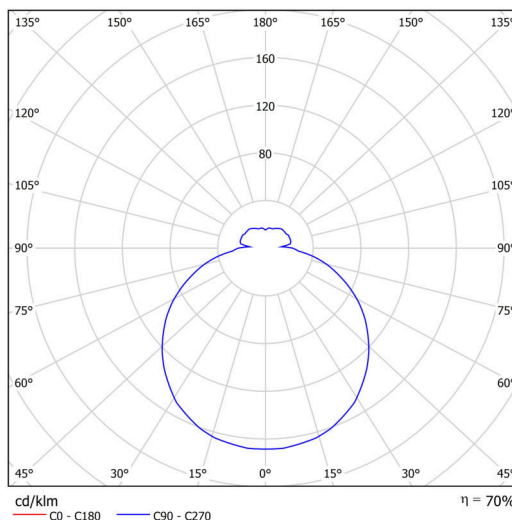

Luminous

Lum. flux of luminaire	1180 lm
Lum. flux of light source	1680 lm
Lum. flux of light source in emergency mode	200 lm
Temperature	4000 K
Rated life time LED L80/B10	100000 hours
CRI	Ra80
MacAdam	3
Blue light hazard	Risk group 0

Eulum data for calculation programs are available at www.osmont.cz.