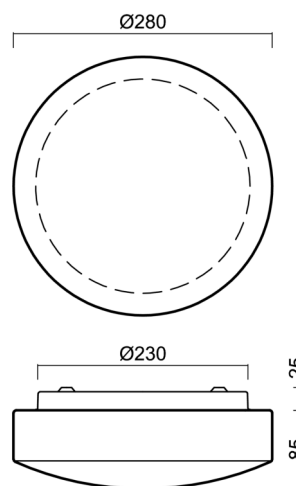

# EDNA 2

Product code: EDN61715

Type: LED-1L18E250K53/022 NK3HST 4K#

Short description of the luminaire: White colour | ceiling or wall LED light with emergency backup combined ( with Self-test) | TRIPLEX OPAL hand blown glass shade|

## Technical

Types of luminaires	Emergency combined
Mounting type	surface mounted
Base material	steel
Shade material	three-layer glass TRIPLEX OPAL
Base color	white Ral9003
Shade color	white
Holding the shade	folding system
Mounting location	ceiling/wall
Width	280 mm
Length	280 mm
Height	105 mm
mounting holes (diameter)	4xØ5mm
Cable entrance	2xØ16mm
Energy Class	D
Impact strength	IK01
Operating temperature	from 0°C to +30°C