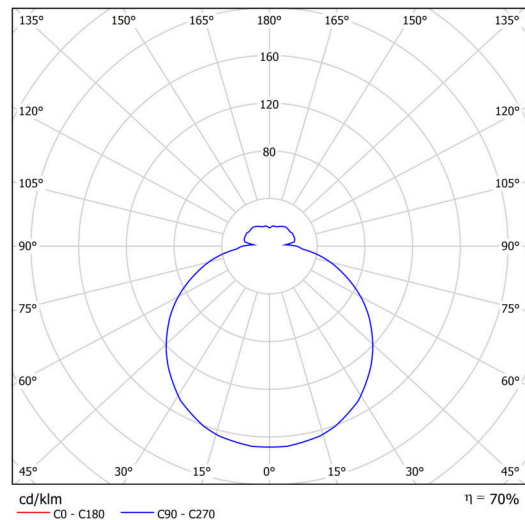

Luminous

Lum. flux of luminaire	1560 lm
Lum. flux of light source	2230 lm
Lum. flux of light source in emergency mode	200 lm
Temperature	3000 K
Rated life time LED L80/B10	100000 hours
CRI	Ra80
MacAdam	3
Blue light hazard	Risk group 0

Eulum data for calculation programs are available at www.osmont.cz.