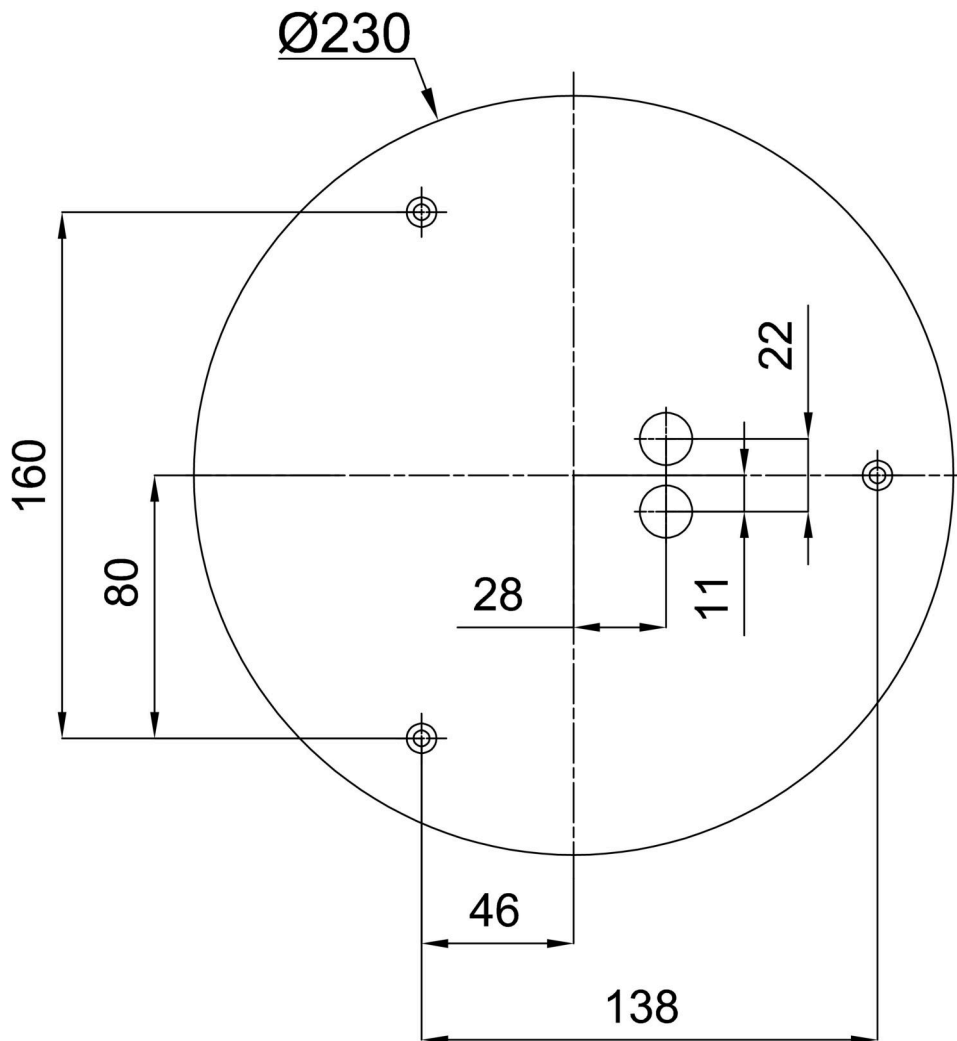

Technical

Types of luminaires	Emergency combined
Mounting type	surface mounted
Base material	steel
Shade material	three-layer glass TRIPLEX OPAL
Base color	white Ral9003
Shade color	white
Holding the shade	folding system
Mounting location	ceiling/wall
Width	280 mm
Length	280 mm
Height	105 mm
mounting holes (diameter)	4xØ5mm
Cable entrance	2xØ16mm
Energy Class	D
Impact strength	IK01
Operating temperature	from 0°C to +30°C

Eulum data for calculation programs are available at www.osmont.cz.

Logistic

EAN	8591728150532
Weight NTTO	1.7 Kg
Weight BTTO	1.9 Kg
Number of cartons	1 pcs
Package volume	0.011 m ³
Package 1 width	0.285 m
Package 1 length	0.3 m
Package 1 height	0.13 m
Warranty*	60 months

*The warranty for the batteries is valid for 12 months from the date of purchase.

Installation dimensions:

Additional assortment:

Decorative collar

Product code	Name	Color	Description	Picture	Drawing
30123	K52/DL4	white Ra19003	příslušenství		
30124	K52/DL14	polished stainless steel	příslušenství		
30125	K52/DL15	brushed stainless steel	příslušenství		