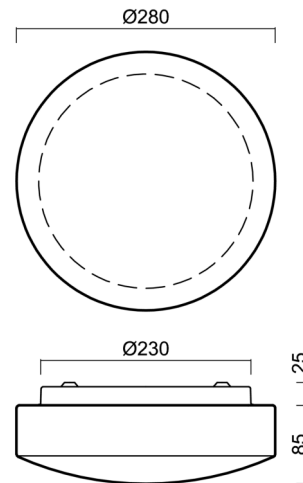

EDNA 2

LED-1L18E350K53/022 NK3HST 3K#

WWW.OSMONT.CZ

EDNA 2

Product code: EDN61216

Type: LED-1L18E350K53/022 NK3HST 3K#

Short description of the luminaire: White colour | ceiling or wall LED light with emergency backup combined (with Self-test) | TRIPLEX OPAL hand blown glass shade|

Technical

Types of luminaires	Emergency combined
Mounting type	surface mounted
Base material	steel
Shade material	three-layer glass TRIPLEX OPAL
Base color	white Ral9003
Shade color	white
Holding the shade	folding system
Mounting location	ceiling/wall
Width	280 mm
Length	280 mm
Height	105 mm
mounting holes (diameter)	4xØ5mm
Cable entrance	2xØ16mm
Energy Class	D
Impact strength	IK01
Operating temperature	from 0°C to +30°C