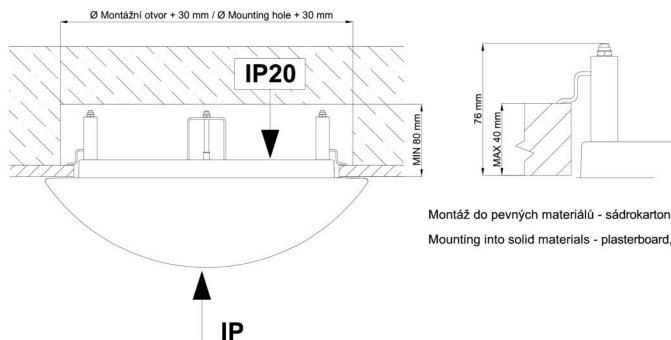

Technical

Types of luminaires	Dimmable
Mounting type	semi-recessed
Base material	steel
Shade material	opal polymethyl methacrylate
Base color	white Ra9003
Shade color	white
Holding the shade	folding system
Mounting location	ceiling/wall
Width	500 mm
Length	500 mm
Height	68 mm
Diameter	ø 500 mm
mounting holes (diameter)	none
Installation wire (diameter)	2xØ16mm
Energy Class	D
Impact strength	IK04
Operating temperature	from -20°C to +30°C

*The warranty for the batteries is valid for 12 months from the date of purchase.

Installation dimensions:

Svítlidlo nesmí být z horní strany zakryto izolací.
Luminaire must not be covered with insulating matting.

Rozměry dutiny pro vestavné svítidlo [mm]:
Dimensions of cavity for recessed luminaire [mm]:

Montáž do pevných materiálů - sádkarton, dřevo.
Mounting into solid materials - plasterboard, wood.

Additional assortment: