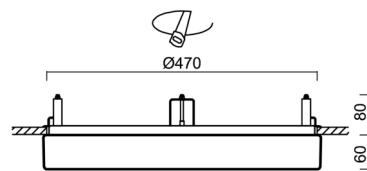

Technical

Types of luminaires	Dimmable
Mounting type	semi-recessed
Base material	steel
Shade material	opal polymethyl methacrylate
Base color	white Ra9003
Shade color	white
Holding the shade	folding system
Mounting location	ceiling/wall
Width	500 mm
Length	500 mm
Height	68 mm
Diameter	ø 500 mm
mounting holes (diameter)	none
Installation wire (diameter)	2xØ16mm
Energy Class	D
Impact strength	IK04
Operating temperature	from -20°C to +30°C