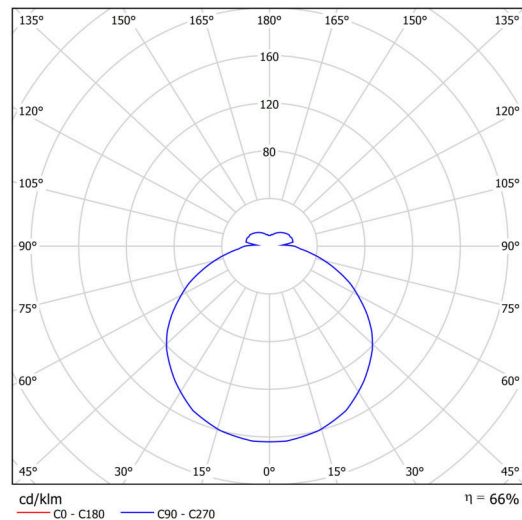

Luminous

Lum. flux of luminaire	3670 lm
Lum. flux of light source	5560 lm
Luminaire efficacy	114 lm/W
Temperature	4000 K
Rated life time LED L80/B10	100000 hours
CRI	Ra80
MacAdam	3
Blue light hazard	Risk group 0