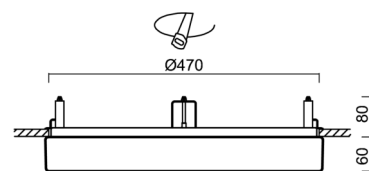

## Technical

Types of luminaires	Dimmable
Mounting type	semi-recessed
Base material	steel
Shade material	opal polymethyl methacrylate
Base color	white Ra9003
Shade color	white
Holding the shade	folding system
Mounting location	ceiling/wall
Width	500 mm
Length	500 mm
Height	68 mm
Diameter	ø 500 mm
mounting holes (diameter)	none
Installation wire (diameter)	2xØ16mm
Energy Class	D
Impact strength	IK04
Operating temperature	from -20°C to +30°C