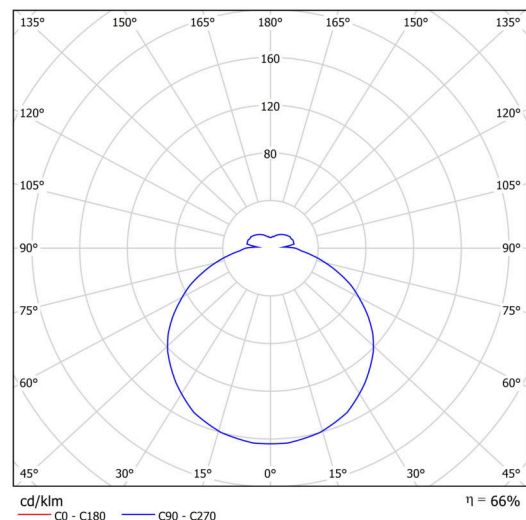

Luminous

Lum. flux of luminaire	3520 lm
Lum. flux of light source	5330 lm
Luminaire efficacy	110 lm/W
Temperature	3000 K
Rated life time LED L80/B10	100000 hours
CRI	Ra80
MacAdam	3
Blue light hazard	Risk group 0