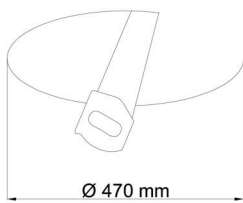

Logistic

EAN	8591728076139
Weight NTTO	3.1 Kg
Weight BTTO	3.6 Kg
Number of cartons	1 pcs
Package volume	0.047 m³
Package 1 width	0.51 m
Package 1 length	0.51 m
Package 1 height	0.18 m
Warranty*	60 months

*The warranty for the batteries is valid for 12 months from the date of purchase.

Installation dimensions: