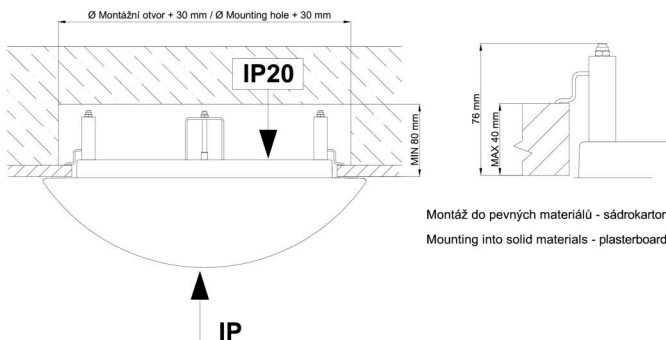

## Technical

Types of luminaires	Dimmable
Mounting type	semi-recessed
Base material	steel
Shade material	opal polymethyl methacrylate
Base color	white Ra9003
Shade color	white
Holding the shade	folding system
Mounting location	ceiling/wall
Width	500 mm
Length	500 mm
Height	68 mm
Diameter	ø 500 mm
mounting holes (diameter)	none
Installation wire (diameter)	2xØ16mm
Energy Class	D
Impact strength	IK04
Operating temperature	from -20°C to +30°C

\*The warranty for the batteries is valid for 12 months from the date of purchase.

Installation dimensions:

Svítlidlo nesmí být z horní strany zakryto izolací.  
Luminaire must not be covered with insulating matting.

Rozměry dutiny pro vestavné svítidlo [mm]:  
Dimensions of cavity for recessed luminaire [mm]:

Montáž do pevných materiálů - sádkarton, dřevo.  
Mounting into solid materials - plasterboard, wood.