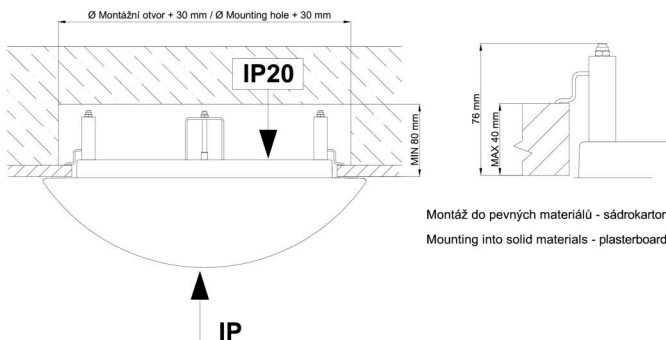

Technical

Types of luminaires	Dimmable
Mounting type	semi-recessed
Base material	steel
Shade material	opal polycarbonate
Base color	white Ra9003
Shade color	white
Holding the shade	folding system
Mounting location	ceiling/wall
Width	500 mm
Length	500 mm
Height	68 mm
Diameter	ø 500 mm
mounting holes (diameter)	none
Installation wire (diameter)	2xØ16mm
Energy Class	D
Impact strength	IK10
Operating temperature	from -20°C to +30°C

*The warranty for the batteries is valid for 12 months from the date of purchase.

Installation dimensions:

Svítlidlo nesmí být z horní strany zakryto izolací.
Luminaire must not be covered with insulating matting.

Rozměry dutiny pro vestavné svítidlo [mm]:
Dimensions of cavity for recessed luminaire [mm]:

Montáž do pevných materiálů - sádkarton, dřevo.
Mounting into solid materials - plasterboard, wood.

Additional assortment: