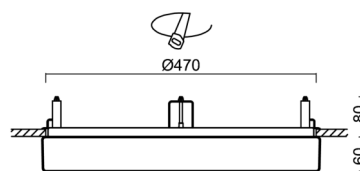

Technical

Types of luminaires	Dimmable
Mounting type	semi-recessed
Base material	steel
Shade material	opal polycarbonate
Base color	white Ra9003
Shade color	white
Holding the shade	folding system
Mounting location	ceiling/wall
Width	500 mm
Length	500 mm
Height	68 mm
Diameter	ø 500 mm
mounting holes (diameter)	none
Installation wire (diameter)	2xØ16mm
Energy Class	D
Impact strength	IK10
Operating temperature	from -20°C to +30°C