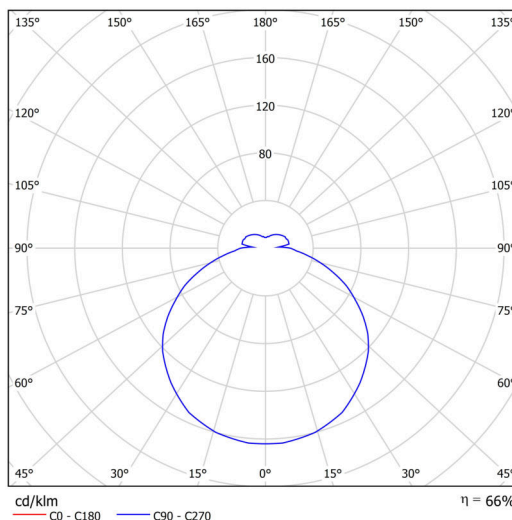

Luminous

Lum. flux of luminaire	3520 lm
Lum. flux of light source	5330 lm
Luminaire efficacy	110 lm/W
Temperature	3000 K
Rated life time LED L80/B10	100000 hours
CRI	Ra80
MacAdam	3
Blue light hazard	Risk group 0