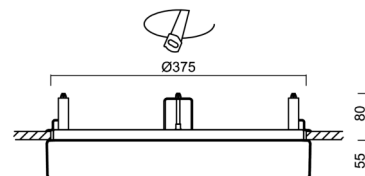

Eulum data for calculation programs are available at