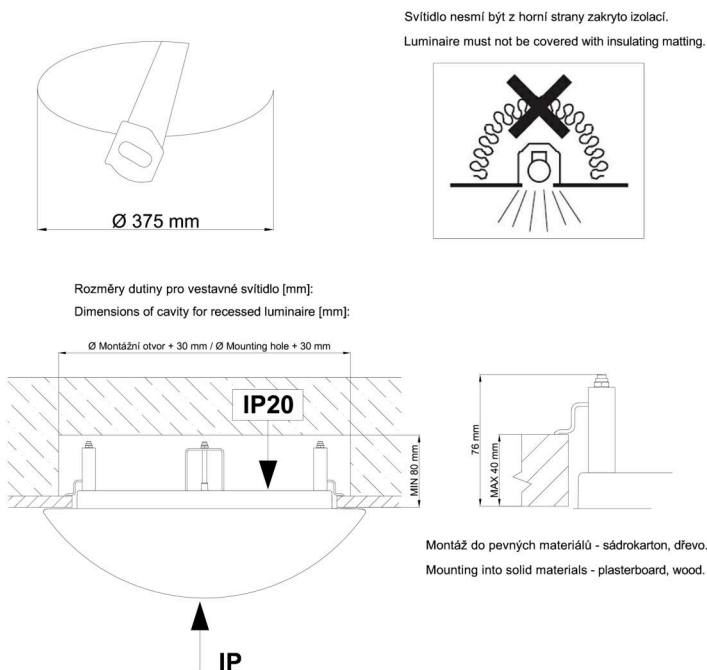

## Technical

Types of luminaires	Emergency combined
Mounting type	semi-recessed
Base material	steel
Shade material	opal polymethyl methacrylate
Base color	white Ra9003
Shade color	white
Holding the shade	folding system
Mounting location	ceiling/wall
Width	400 mm
Length	400 mm
Height	64 mm
Diameter	ø 400 mm
mounting holes (diameter)	none
Installation wire (diameter)	2xø16mm
Energy Class	D
Impact strength	IK04

### Multipower

Possibility of output adjustment by the user (DIP switch on the current source).

I [mA]	700	600	500	400	
[%]	100	86	71	57	

### Installation dimensions: