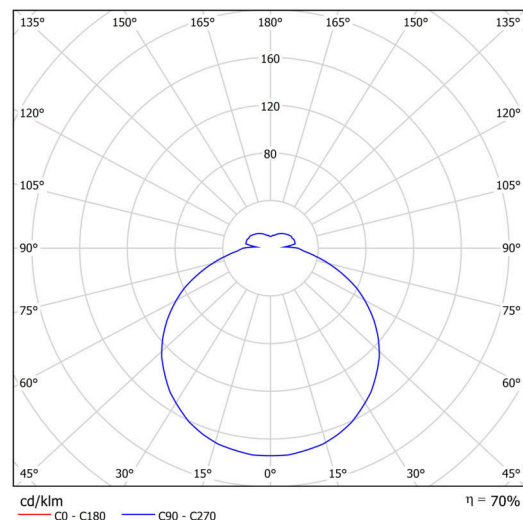

DELIA V2

Product code: DEL65614

Type: LED-1L16EMP700KNV83/PM23/NK1W 4K#

Short description of the luminaire: White semi-recessed LED light with emergency unit combined and PMMA shade.

Technical

Types of luminaires	Emergency combined
Mounting type	semi-recessed
Base material	steel
Shade material	opal polymethyl methacrylate
Base color	white Ra9003
Shade color	white
Holding the shade	folding system
Mounting location	ceiling/wall
Width	400 mm
Length	400 mm
Height	64 mm
Diameter	ø 400 mm
mounting holes (diameter)	none
Installation wire (diameter)	2xø16mm
Energy Class	D
Impact strength	IK04

Electric

Power consumption	34 W
Ingress Protection	IP44
Socket	LED modul
Battery type	NiCd
Emergency time	3 hours
terminal block	snap terminal block
Automatic circuit breaker type B10A	26 pcs
Automatic circuit breaker type B16A	40 pcs
Automatic circuit breaker type C10A	30 pcs
Automatic circuit breaker type C16A	48 pcs

Luminous

Lum. flux of luminaire	3690 lm
Lum. flux of light source	5270 lm
Lum. flux of light source in emergency mode	150 lm
Luminaire efficacy	108 lm/W
Temperature	4000 K
Rated life time LED L80/B10	100000 hours
CRI	Ra80
MacAdam	3
Blue light hazard	Risk group 0

Eulum data for calculation programs are available at