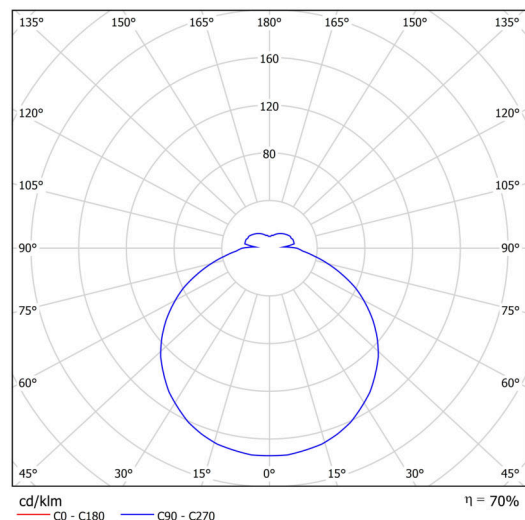

DELIA V2

Product code: DEL65609

Type: LED-1L16E700KNV83/PM23 DALI 4K#

Short description of the luminaire: White semi-recessed LED light DALI and PMMA shade.

Technical

Types of luminaires	Dimmable
Mounting type	semi-recessed
Base material	steel
Shade material	opal polymethyl methacrylate
Base color	white Ra9003
Shade color	white
Holding the shade	folding system
Mounting location	ceiling/wall
Width	400 mm
Length	400 mm
Height	64 mm
Diameter	ø 400 mm
mounting holes (diameter)	none
Installation wire (diameter)	2xø16mm
Energy Class	D
Impact strength	IK04
Operating temperature	from -20°C to +30°C

Electric

Power consumption	34 W
Ingress Protection	IP44
Socket	LED modul
terminal block	snap terminal block
Automatic circuit breaker type B10A	18 pcs
Automatic circuit breaker type B16A	28 pcs
Automatic circuit breaker type C10A	30 pcs
Automatic circuit breaker type C16A	46 pcs

Luminous

Lum. flux of luminaire	3690 lm
Lum. flux of light source	5270 lm
Luminaire efficacy	108 lm/W
Temperature	4000 K
Rated life time LED L80/B10	100000 hours
CRI	Ra80
MacAdam	3
Blue light hazard	Risk group 0

Eulum data for calculation programs are available at www.osmont.cz.