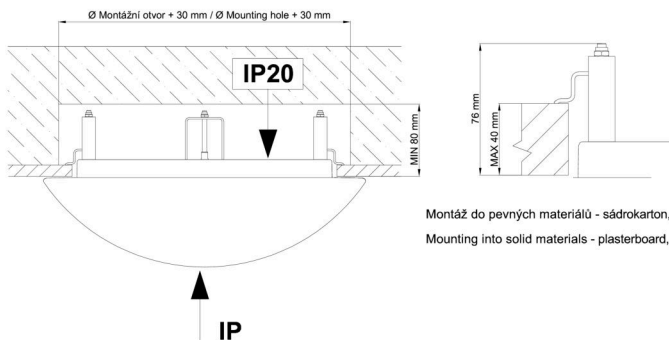

Technical

Types of luminaires	Dimmable
Mounting type	semi-recessed
Base material	steel
Shade material	opal polymethyl methacrylate
Base color	white Ra9003
Shade color	white
Holding the shade	folding system
Mounting location	ceiling/wall
Width	400 mm
Length	400 mm
Height	64 mm
Diameter	ø 400 mm
mounting holes (diameter)	none
Installation wire (diameter)	2xø16mm
Energy Class	D
Impact strength	IK04
Operating temperature	from -20°C to +30°C

Eulum data for calculation programs are available at www.osmont.cz.

Logistic

EAN	8591728075361
Weight NTTO	2 Kg
Weight BTTO	2.4 Kg
Number of cartons	1 pcs
Package volume	0.031 m ³
Package 1 width	0.41 m
Package 1 length	0.42 m
Package 1 height	0.18 m
Warranty*	60 months

*The warranty for the batteries is valid for 12 months from the date of purchase.

Installation dimensions:

Svítidlo nesmí být z horní strany zakryto izolací.
Luminaire must not be covered with insulating matting.

Rozměry dutiny pro vestavné svítidlo [mm]:
Dimensions of cavity for recessed luminaire [mm]:

Additional assortment:

Lampshade

Product code	Name	Color	Description	Picture	Drawing
20521	PM23	white		