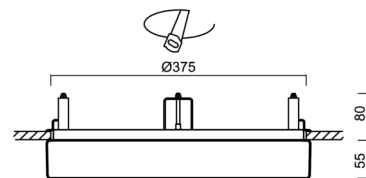

Technical

Types of luminaires	Dimmable
Mounting type	semi-recessed
Base material	steel
Shade material	opal polymethyl methacrylate
Base color	white Ra9003
Shade color	white
Holding the shade	folding system
Mounting location	ceiling/wall
Width	400 mm
Length	400 mm
Height	64 mm
Diameter	ø 400 mm
mounting holes (diameter)	none
Installation wire (diameter)	2xø16mm
Energy Class	D
Impact strength	IK04
Operating temperature	from -20°C to +30°C

Eulum data for calculation programs are available at www.osmont.cz.

Logistic

EAN	8591728075361
Weight NTTO	2 Kg
Weight BTTO	2.4 Kg
Number of cartons	1 pcs
Package volume	0.031 m ³
Package 1 width	0.41 m
Package 1 length	0.42 m
Package 1 height	0.18 m
Warranty*	60 months