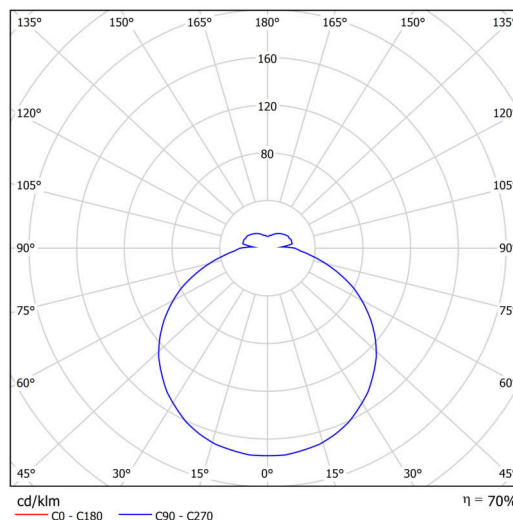

Luminous

Lum. flux of luminaire	2740 lm
Lum. flux of light source	3910 lm
Luminaire efficacy	114 lm/W
Temperature	4000 K
Rated life time LED L80/B10	100000 hours
CRI	Ra80
MacAdam	3
Blue light hazard	Risk group 0