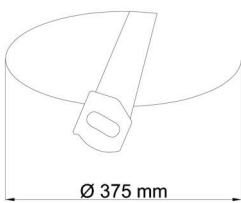

Logistic

EAN	8591728075323
Weight NTTO	2 Kg
Weight BTTO	2.4 Kg
Number of cartons	1 pcs
Package volume	0.031 m³
Package 1 width	0.41 m
Package 1 length	0.42 m
Package 1 height	0.18 m
Warranty*	60 months

*The warranty for the batteries is valid for 12 months from the date of purchase.

Installation dimensions: