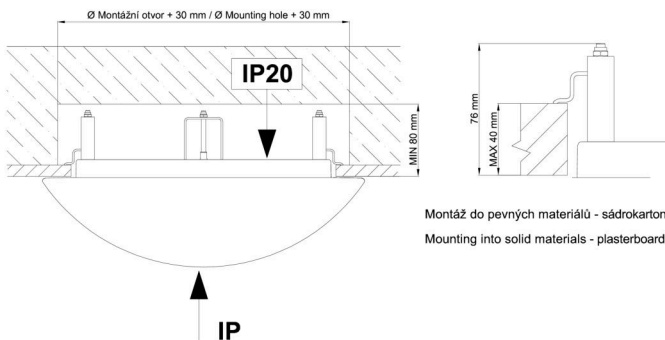

Technical

Types of luminaires	Dimmable
Mounting type	semi-recessed
Base material	steel
Shade material	opal polymethyl methacrylate
Base color	white Ra9003
Shade color	white
Holding the shade	folding system
Mounting location	ceiling/wall
Width	400 mm
Length	400 mm
Height	64 mm
Diameter	ø 400 mm
mounting holes (diameter)	none
Installation wire (diameter)	2xø16mm
Energy Class	D
Impact strength	IK04
Operating temperature	from -20°C to +30°C

Eulum data for calculation programs are available at www.osmont.cz.

Logistic

EAN	8591728075323
Weight NTTO	2 Kg
Weight BTTO	2.4 Kg
Number of cartons	1 pcs
Package volume	0.031 m ³
Package 1 width	0.41 m
Package 1 length	0.42 m
Package 1 height	0.18 m
Warranty*	60 months

Rozměry dutiny pro vestavné svítidlo [mm]:
Dimensions of cavity for recessed luminaire [mm]:

Additional assortment:

Lampshade

Product code	Name	Color	Description	Picture	Drawing
20521	PM23	white		