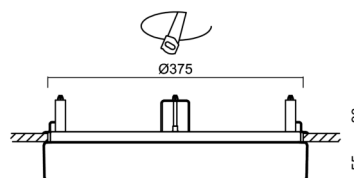

Technical

Types of luminaires	Dimmable
Mounting type	semi-recessed
Base material	steel
Shade material	opal polymethyl methacrylate
Base color	white Ra9003
Shade color	white
Holding the shade	folding system
Mounting location	ceiling/wall
Width	400 mm
Length	400 mm
Height	64 mm
Diameter	ø 400 mm
mounting holes (diameter)	none
Installation wire (diameter)	2xø16mm
Energy Class	D
Impact strength	IK04
Operating temperature	from -20°C to +30°C

Eulum data for calculation programs are available at www.osmont.cz.

Logistic

EAN	8591728075323
Weight NTTO	2 Kg
Weight BTTO	2.4 Kg
Number of cartons	1 pcs
Package volume	0.031 m ³
Package 1 width	0.41 m
Package 1 length	0.42 m
Package 1 height	0.18 m
Warranty*	60 months