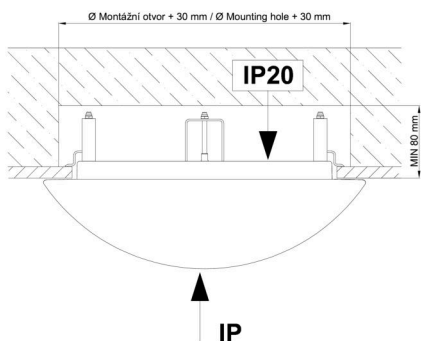

## Technical

Types of luminaires	Emergency combined
Mounting type	semi-recessed
Base material	steel
Shade material	opal polycarbonate
Base color	white Ra9003
Shade color	white
Holding the shade	folding system
Mounting location	ceiling/wall
Width	400 mm
Length	400 mm
Height	64 mm
Diameter	ø 400 mm
mounting holes (diameter)	none
Installation wire (diameter)	2xø16mm
Energy Class	D
Impact strength	IK10

Eulum data for calculation programs are available at

Logistic

EAN	8591728075262
Weight NTTO	2.4 Kg
Weight BTTO	2.8 Kg
Number of cartons	1 pcs
Package volume	0.031 m <sup>3</sup>
Package 1 width	0.41 m
Package 1 length	0.42 m
Package 1 height	0.18 m
Warranty*	60 months

Rozměry dutiny pro vestavné svítidlo [mm]:  
Dimensions of cavity for recessed luminaire [mm]:

Montáž do pevných materiálů - sádkarton, dřevo.  
Mounting into solid materials - plasterboard, wood.

Additional assortment: