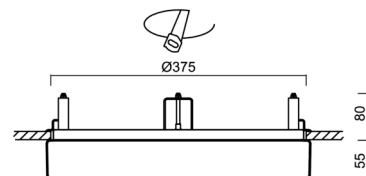

## Technical

Types of luminaires	Emergency combined
Mounting type	semi-recessed
Base material	steel
Shade material	opal polycarbonate
Base color	white Ra9003
Shade color	white
Holding the shade	folding system
Mounting location	ceiling/wall
Width	400 mm
Length	400 mm
Height	64 mm
Diameter	ø 400 mm
mounting holes (diameter)	none
Installation wire (diameter)	2xø16mm
Energy Class	D
Impact strength	IK10