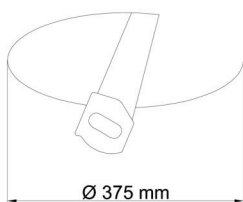

Logistic

EAN	8591728075262
Weight NTTO	2.4 Kg
Weight BTTO	2.8 Kg
Number of cartons	1 pcs
Package volume	0.031 m³
Package 1 width	0.41 m
Package 1 length	0.42 m
Package 1 height	0.18 m
Warranty*	60 months

*The warranty for the batteries is valid for 12 months from the date of purchase.

Installation dimensions: