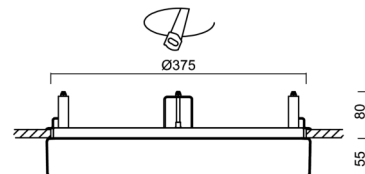

## Technical

Types of luminaires	Tunable White
Mounting type	semi-recessed
Base material	steel
Shade material	opal polycarbonate
Base color	white Ral9003
Shade color	white
Holding the shade	folding system
Mounting location	ceiling/wall
Width	400 mm
Length	400 mm
Height	64 mm
Diameter	ø 400 mm
mounting holes (diameter)	none
Cable entrance	2xø16mm
Energy Class	D
Impact strength	IK10
Operating temperature	from -20°C to +30°C