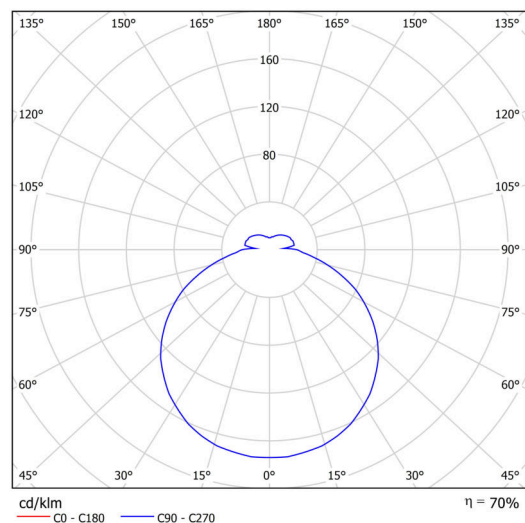

Luminous

Lum. flux of luminaire	3560 lm
Lum. flux of light source	5090 lm
Luminaire efficacy	107 lm/W
Temperature	2700-6500 K
Rated life time LED L80/B10	100000 hours
CRI	Ra80
MacAdam	3
Blue light hazard	Risk group 0

Eulum data for calculation programs are available at www.osmont.cz.