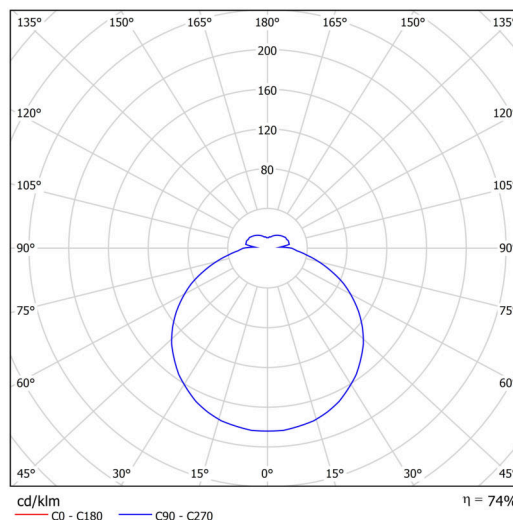

Luminous

Lum. flux of luminaire	1500 lm
Lum. flux of light source	2080 lm
Luminaire efficacy	115 lm/W
Temperature	4000 K
Rated life time LED L80/B10	100000 hours
CRI	Ra80
MacAdam	3
Blue light hazard	Risk group 0