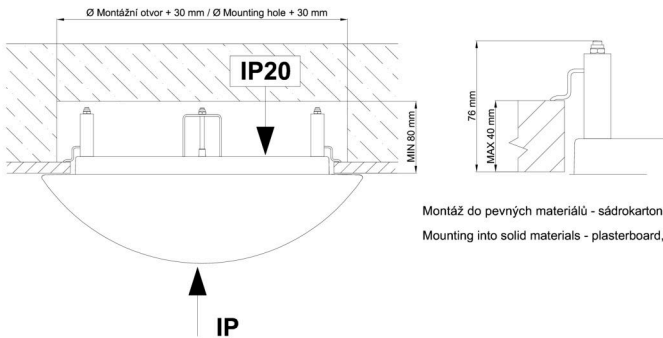

## Technical

Types of luminaires	Dimmable
Mounting type	semi-recessed
Base material	steel
Shade material	opal polymethyl methacrylate
Base color	white Ra9003
Shade color	white
Holding the shade	folding system
Mounting location	ceiling/wall
Width	300 mm
Length	300 mm
Height	60 mm
Diameter	ø 300 mm
mounting holes (diameter)	none
Cable entrance	2xø16mm
Energy Class	D
Impact strength	IK04
Operating temperature	from -20°C to +30°C

Eulum data for calculation programs are available at [www.osmont.cz](http://www.osmont.cz).

Logistic

EAN	8591728075101
Weight NTTO	1.35 Kg
Weight BTTO	1.55 Kg
Number of cartons	1 pcs
Package volume	0.017 m <sup>3</sup>
Package 1 width	0.31 m
Package 1 length	0.31 m
Package 1 height	0.18 m
Warranty*	60 months

\*The warranty for the batteries is valid for 12 months from the date of purchase.

Installation dimensions:

Svítlidlo nesmí být z horní strany zakryto izolací.  
Luminaire must not be covered with insulating matting.

Rozměry dutiny pro vestavné svítidlo [mm]:  
Dimensions of cavity for recessed luminaire [mm]: