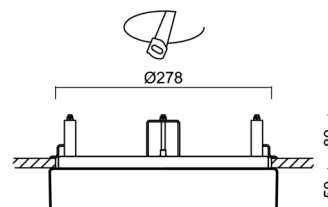

## Technical

Types of luminaires	Dimmable
Mounting type	semi-recessed
Base material	steel
Shade material	opal polymethyl methacrylate
Base color	white Ra9003
Shade color	white
Holding the shade	folding system
Mounting location	ceiling/wall
Width	300 mm
Length	300 mm
Height	60 mm
Diameter	ø 300 mm
mounting holes (diameter)	none
Cable entrance	2xø16mm
Energy Class	D
Impact strength	IK04
Operating temperature	from -20°C to +30°C