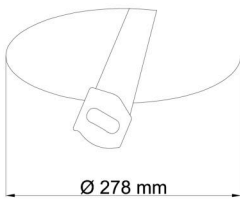

Logistic

EAN	8591728075101
Weight NTTO	1.35 Kg
Weight BTTO	1.55 Kg
Number of cartons	1 pcs
Package volume	0.017 m³
Package 1 width	0.31 m
Package 1 length	0.31 m
Package 1 height	0.18 m
Warranty*	60 months

*The warranty for the batteries is valid for 12 months from the date of purchase.

Installation dimensions: