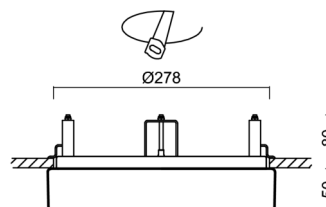

Technical

Types of luminaires	Emergency combined + sensor
Mounting type	semi-recessed
Base material	steel
Shade material	opal polymethyl methacrylate
Base color	white Ral9003
Shade color	white
Holding the shade	folding system
Mounting location	ceiling/wall
Width	300 mm
Length	300 mm
Height	60 mm
Diameter	ø 300 mm
mounting holes (diameter)	none
Cable entrance	2xø16mm
Energy Class	D
Impact strength	IK04
Operating temperature	from -20°C to +30°C