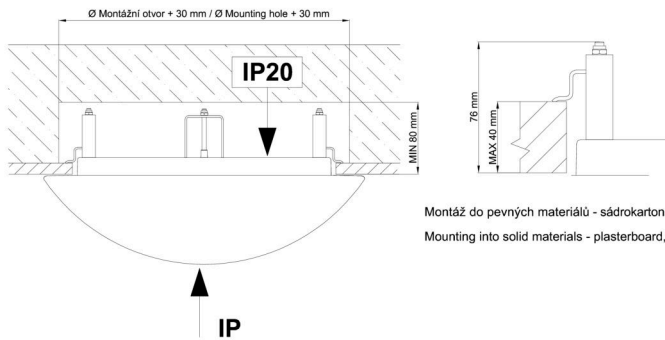

Technical

Types of luminaires	Emergency combined + sensor
Mounting type	semi-recessed
Base material	steel
Shade material	opal polymethyl methacrylate
Base color	white Ral9003
Shade color	white
Holding the shade	folding system
Mounting location	ceiling/wall
Width	300 mm
Length	300 mm
Height	60 mm
Diameter	ø 300 mm
mounting holes (diameter)	none
Cable entrance	2xø16mm
Energy Class	D
Impact strength	IK04
Operating temperature	from -20°C to +30°C

**The warranty for the batteries is valid for 12 months from the date of purchase.*

Installation dimensions:

Svítlidlo nesmí být z horní strany zakryto izolací.
Luminaire must not be covered with insulating matting.

Rozměry dutiny pro vestavné svítlidlo [mm]:
Dimensions of cavity for recessed luminaire [mm]:

Additional assortment:

Lampshade

Product code	Name	Color	Description	Picture	Drawing
20519	PM22	white	příslušenství		