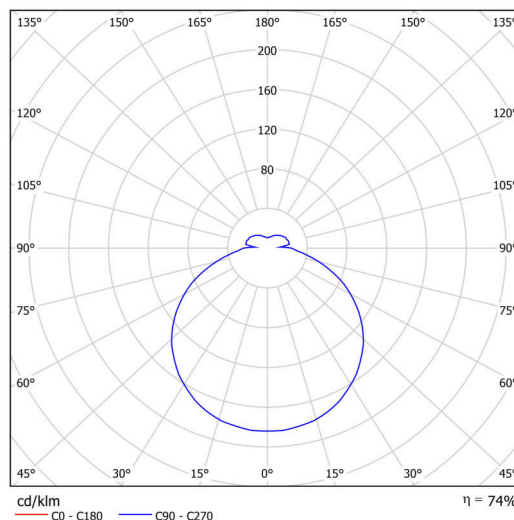

Luminous

Lum. flux of luminaire	1940 lm
Lum. flux of light source	2690 lm
Lum. flux of light source in emergency mode	150 lm
Luminaire efficacy	107 lm/W
Temperature	3000 K
Rated life time LED L80/B10	100000 hours
CRI	Ra80