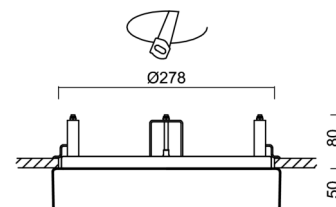

Types of luminaires	Classic on/off
Mounting type	semi-recessed
Base material	steel
Shade material	opal polymethyl methacrylate
Base color	white Ral9003
Shade color	white
Holding the shade	folding system
Mounting location	ceiling/wall
Width	300 mm
Length	300 mm
Height	60 mm
Diameter	ø 300 mm
mounting holes (diameter)	none
Installation wire (diameter)	2xØ16mm
Impact strength	IK04
Operating temperature	from -20°C to +30°C

Eulum data for calculation programs are available at www.osmont.cz.

Logistic

EAN	8591728525354
Weight NTTO	0.95 Kg
Weight BTTO	1.15 Kg
Number of cartons	1 pcs
Package volume	0.017 m ³
Package 1 width	0.31 m
Package 1 length	0.31 m
Package 1 height	0.18 m
Warranty*	60 months

Rozměry dutiny pro vestavné svítidlo [mm]:
Dimensions of cavity for recessed luminaire [mm]:

Montáž do pevných materiálů - sádkarton, dřevo.
Mounting into solid materials - plasterboard, wood.

Additional assortment: