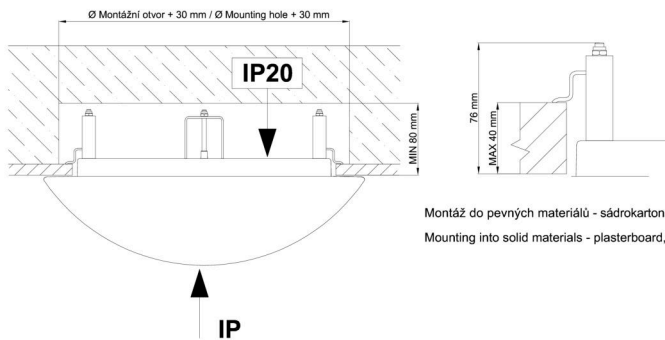

Types of luminaires	Classic on/off
Mounting type	semi-recessed
Base material	steel
Shade material	opal polymethyl methacrylate
Base color	white Ral9003
Shade color	white
Holding the shade	folding system
Mounting location	ceiling/wall
Width	300 mm
Length	300 mm
Height	60 mm
Diameter	ø 300 mm
mounting holes (diameter)	none
Installation wire (diameter)	2xØ16mm
Impact strength	IK04
Operating temperature	from -20°C to +30°C

Rozměry dutiny pro vestavné svítidlo [mm]:
Dimensions of cavity for recessed luminaire [mm]:

Montáž do pevných materiálů - sádkarton, dřevo.
Mounting into solid materials - plasterboard, wood.

Additional assortment: