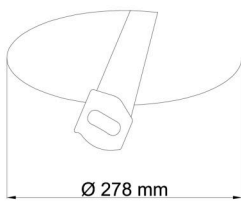

Logistic

EAN	8591728525354
Weight NTTO	0.95 Kg
Weight BTTO	1.15 Kg
Number of cartons	1 pcs
Package volume	0.017 m³
Package 1 width	0.31 m
Package 1 length	0.31 m
Package 1 height	0.18 m
Warranty*	60 months

*The warranty for the batteries is valid for 12 months from the date of purchase.

Installation dimensions: