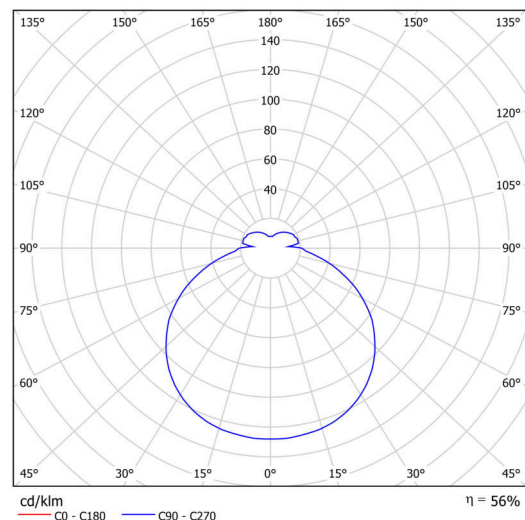

DELIA V1

Product code: DEL52535

Type: IN-12KNV62/PM22*

Short description of the luminaire: White semi-recessed E27 light ON/OFF and PMMA shade.

Technical

Types of luminaires	Classic on/off
Mounting type	semi-recessed
Base material	steel
Shade material	opal polymethyl methacrylate
Base color	white Ral9003
Shade color	white
Holding the shade	folding system
Mounting location	ceiling/wall
Width	300 mm
Length	300 mm
Height	60 mm
Diameter	ø 300 mm
mounting holes (diameter)	none
Installation wire (diameter)	2xØ16mm
Impact strength	IK04
Operating temperature	from -20°C to +30°C

Electric

Voltage type	AC
AC voltage	220 - 240 V
Power consumption	25 W
Ingress Protection	IP44
Socket	E27
terminal block	snap terminal block

Luminous

Blue light hazard	Risk group 0

Eulum data for calculation programs are available at www.osmont.cz.