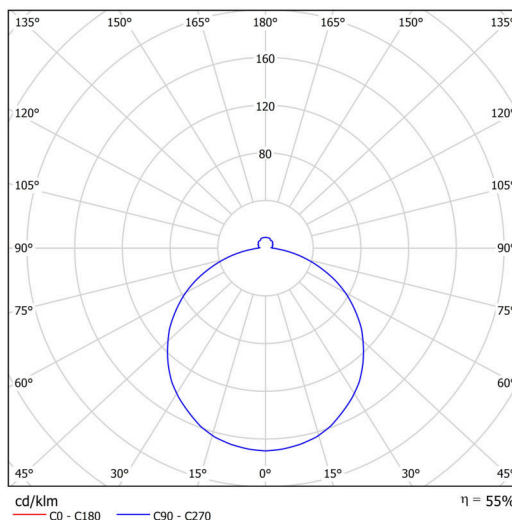

DELIA LEC3

Product code: DEL69915

Type: LED-1L20E1000ZLEN94/PM24C/L100 DALI 4K##

Short description of the luminaire: White pendant LED light DALI and PMMA shade.

Technical

Types of luminaires	Dimmable
Mounting type	Suspended - SELV wire (cableless)
Base material	steel
Shade material	opal polymethyl methacrylate
Base color	white Ral9003
Shade color	white - black
Holding the shade	folding system
Mounting location	ceiling
Width	500 mm
Length	500 mm
Height	85 mm
Diameter	ø 500 mm
Hinge length	1000 mm
mounting holes (diameter)	3xø5mm
Installation wire (diameter)	2xø16mm
Energy Class	D
Impact strength	IK04
Operating temperature	from -20°C to +30°C

Electric

Power consumption	46 W
Ingress Protection	IP40
Socket	LED modul
terminal block	snap terminal block
Automatic circuit breaker type B10A	13 pcs
Automatic circuit breaker type B16A	22 pcs
Automatic circuit breaker type C10A	21 pcs
Automatic circuit breaker type C16A	36 pcs

Luminous

Lum. flux of luminaire	4240 lm
Lum. flux of light source	7710 lm
Luminaire efficacy	92 lm/W
Temperature	4000 K
Rated life time LED L80/B10	100000 hours
CRI	Ra80
MacAdam	3
Blue light hazard	Risk group 0

Eulum data for calculation programs are available at www.osmont.cz.