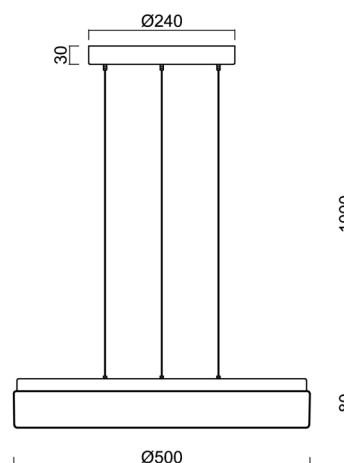

Technical

| | |
|------------------------------|-----------------------------------|
| Types of luminaires | Dimmable |
| Mounting type | Suspended - SELV wire (cableless) |
| Base material | steel |
| Shade material | opal polymethyl methacrylate |
| Base color | white Ral9003 |
| Shade color | white - black |
| Holding the shade | folding system |
| Mounting location | ceiling |
| Width | 500 mm |
| Length | 500 mm |
| Height | 85 mm |
| Diameter | ø 500 mm |
| Hinge length | 1000 mm |
| mounting holes (diameter) | 3xø5mm |
| Installation wire (diameter) | 2xø16mm |
| Energy Class | D |
| Impact strength | IK04 |
| Operating temperature | from -20°C to +30°C |

Eulum data for calculation programs are available at www.osmont.cz.

Logistic

| | |
|-------------------|----------------------|
| EAN | 8591728079567 |
| Weight NTTO | 2.9 Kg |
| Weight BTTO | 3.4 Kg |
| Number of cartons | 1 pcs |
| Package volume | 0.057 m ³ |
| Package 1 width | 0.52 m |
| Package 1 length | 0.52 m |
| Package 1 height | 0.21 m |
| Warranty* | 60 months |

*The warranty for the batteries is valid for 12 months from the date of purchase.

Installation dimensions:

Additional assortment:

Lampshade

| Product code | Name | Color | Description | Picture | Drawing |
|--------------|-------|---------------|-------------|--|---------|
| 20572 | PM24C | white - black | |  | |