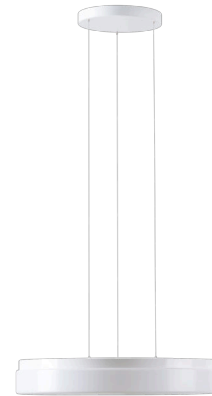

# DELIA LE3

Product code: DEL68521

Type: LED-1L20E700ZLEN94/PC24/L100 DALI 4K##

Short description of the luminaire: White pendant LED light DALI and polycarbonate shade.

## Technical

Types of luminaires	Dimmable
Mounting type	Suspended - SELV wire (cableless)
Base material	steel
Shade material	opal polycarbonate
Base color	white Ral9003
Shade color	white
Holding the shade	folding system
Mounting location	ceiling
Width	500 mm
Length	500 mm
Height	85 mm
Diameter	ø 500 mm
Hinge length	1000 mm
mounting holes (diameter)	3xø5mm
Installation wire (diameter)	2xø16mm
Energy Class	D
Impact strength	IK10