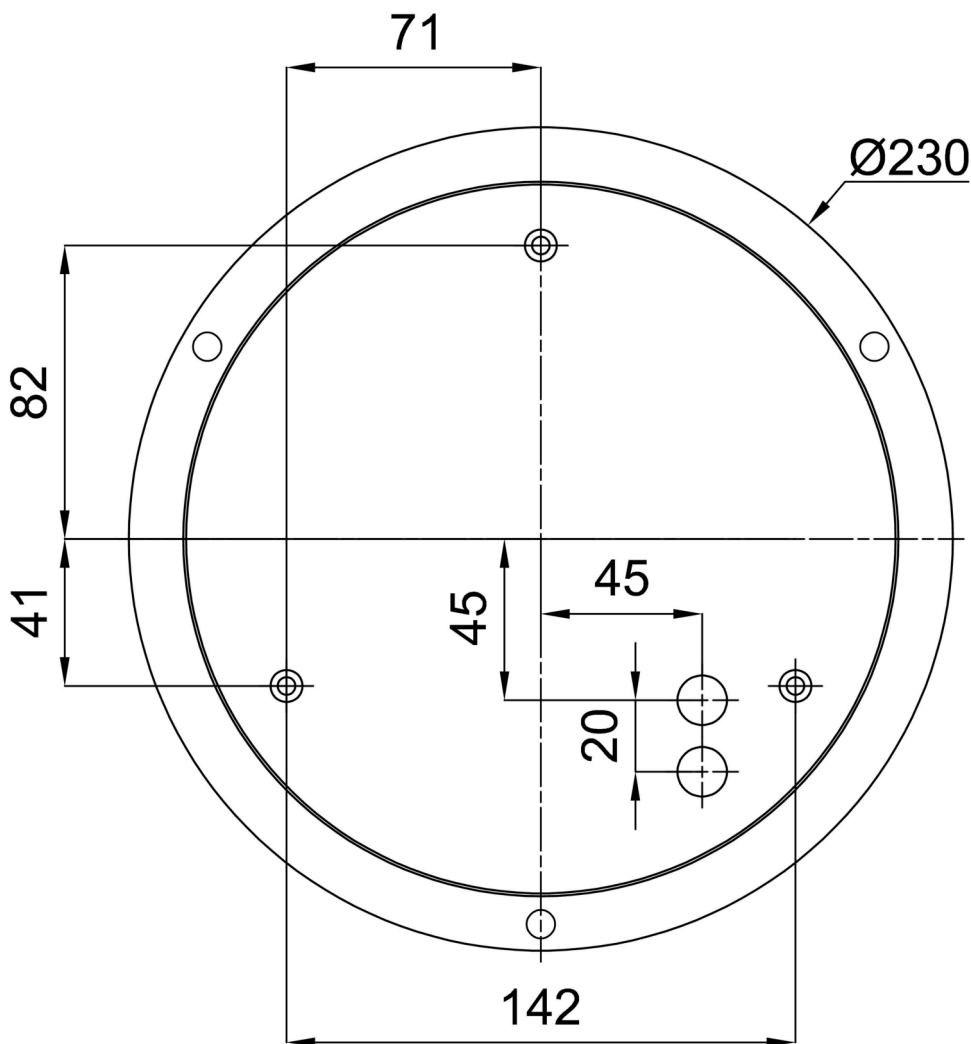

Logistic

EAN	8591728076238
Weight NTTO	2.9 Kg
Weight BTTO	3.4 Kg
Number of cartons	1 pcs
Package volume	0.057 m³
Package 1 width	0.52 m
Package 1 length	0.52 m
Package 1 height	0.21 m
Warranty*	60 months

*The warranty for the batteries is valid for 12 months from the date of purchase.

Installation dimensions: