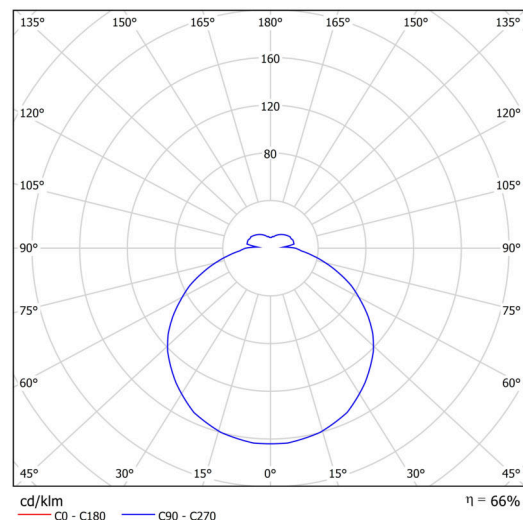

Luminous

Lum. flux of luminaire	3610 lm
Lum. flux of light source	5560 lm
Luminaire efficacy	112 lm/W
Temperature	4000 K
Rated life time LED L80/B10	100000 hours
CRI	Ra80
MacAdam	3
Blue light hazard	Risk group 0