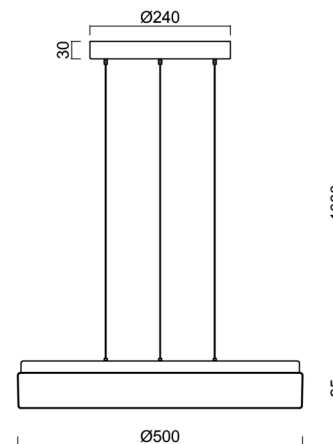

## Technical

Types of luminaires	Dimmable
Mounting type	Suspended - SELV wire (cableless)
Base material	steel
Shade material	opal polycarbonate
Base color	white Ral9003
Shade color	white
Holding the shade	folding system
Mounting location	ceiling
Width	500 mm
Length	500 mm
Height	85 mm
Diameter	ø 500 mm
Hinge length	1000 mm
mounting holes (diameter)	3xø5mm
Installation wire (diameter)	2xø16mm
Energy Class	D
Impact strength	IK10