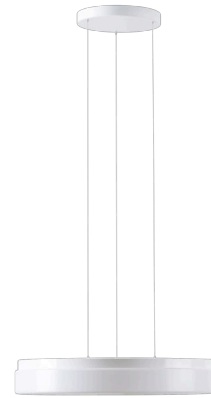

# DELIA LE3

Product code: DEL68031

Type: LED-1L20E1000ZLEN94/PM24/L100 DALI 3K##

Short description of the luminaire: White pendant LED light DALI and PMMA shade.

## Technical

Types of luminaires	Dimmable
Mounting type	Suspended - SELV wire (cableless)
Base material	steel
Shade material	opal polymethyl methacrylate
Base color	white Ral9003
Shade color	white
Holding the shade	folding system
Mounting location	ceiling
Width	500 mm
Length	500 mm
Height	85 mm
Diameter	ø 500 mm
Hinge length	1000 mm
mounting holes (diameter)	3xø5mm
Installation wire (diameter)	2xø16mm
Energy Class	D
Impact strength	IK04
Operating temperature	from -20°C to +30°C