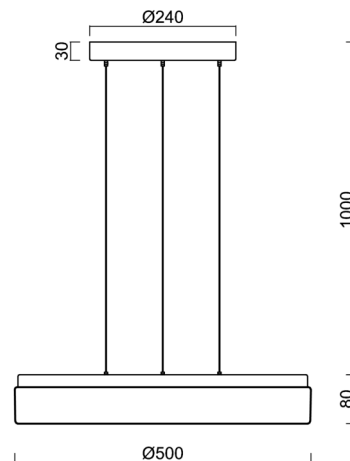

## Technical

Types of luminaires	Dimmable
Mounting type	Suspended - SELV wire (cableless)
Base material	steel
Shade material	opal polymethyl methacrylate
Base color	white Ral9003
Shade color	white
Holding the shade	folding system
Mounting location	ceiling
Width	500 mm
Length	500 mm
Height	85 mm
Diameter	ø 500 mm
Hinge length	1000 mm
mounting holes (diameter)	3xø5mm
Installation wire (diameter)	2xø16mm
Energy Class	D
Impact strength	IK04
Operating temperature	from -20°C to +30°C

Eulum data for calculation programs are available at [www.osmont.cz](http://www.osmont.cz).

Logistic

EAN	8591728076054
Weight NTTO	2.9 Kg
Weight BTTO	3.4 Kg
Number of cartons	1 pcs
Package volume	0.057 m <sup>3</sup>
Package 1 width	0.52 m
Package 1 length	0.52 m
Package 1 height	0.21 m
Warranty*	60 months