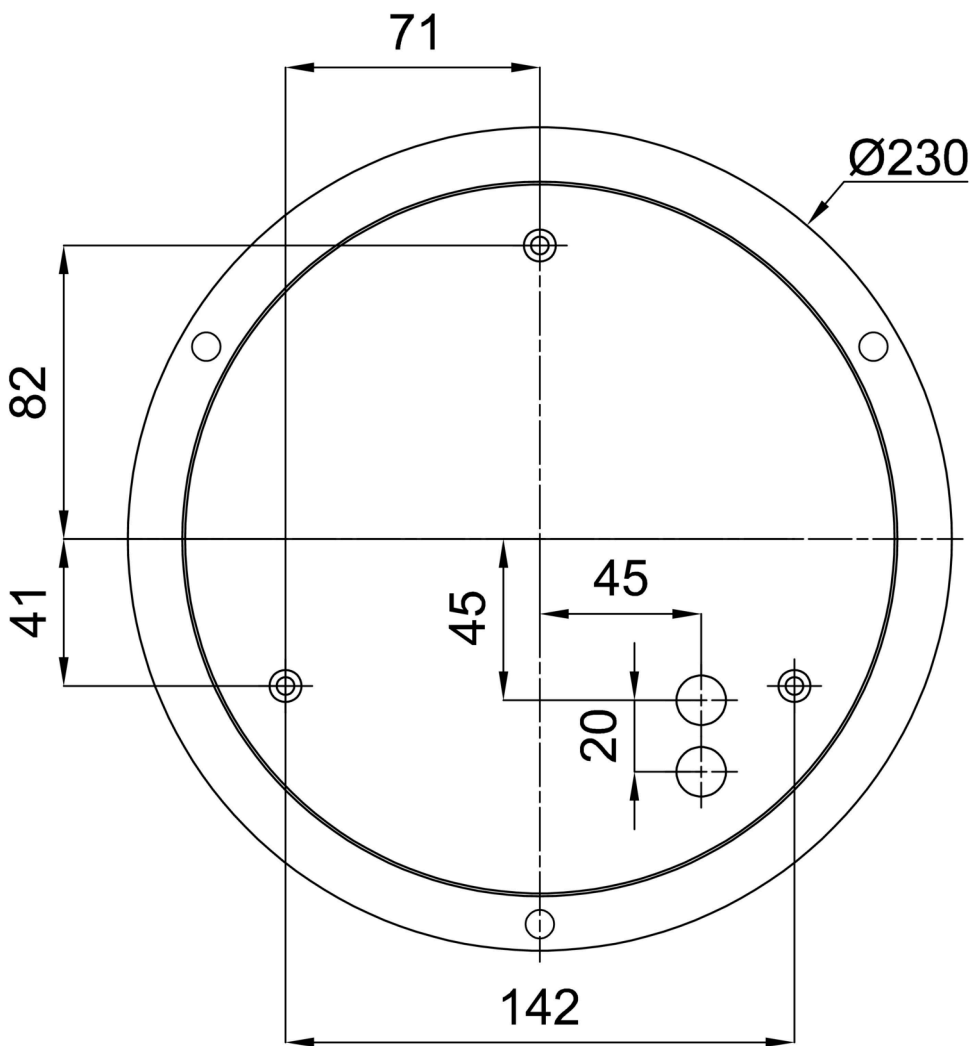

Logistic

EAN	8591728076054
Weight NTTO	2.9 Kg
Weight BTTO	3.4 Kg
Number of cartons	1 pcs
Package volume	0.057 m³
Package 1 width	0.52 m
Package 1 length	0.52 m
Package 1 height	0.21 m
Warranty*	60 months

*The warranty for the batteries is valid for 12 months from the date of purchase.

Installation dimensions: