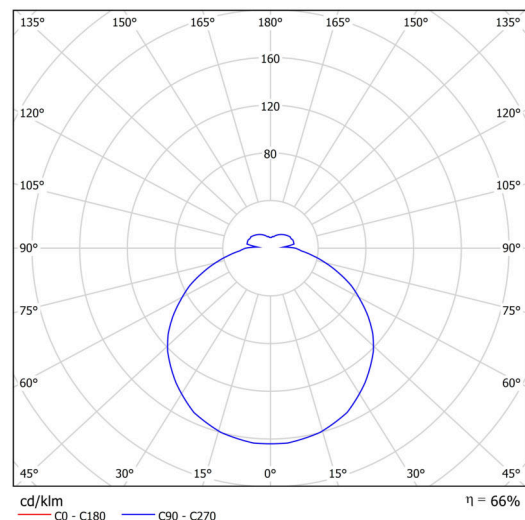

Luminous

Lum. flux of luminaire	4800 lm
Lum. flux of light source	7380 lm
Luminaire efficacy	104 lm/W
Temperature	3000 K
Rated life time LED L80/B10	100000 hours
CRI	Ra80
MacAdam	3
Blue light hazard	Risk group 0