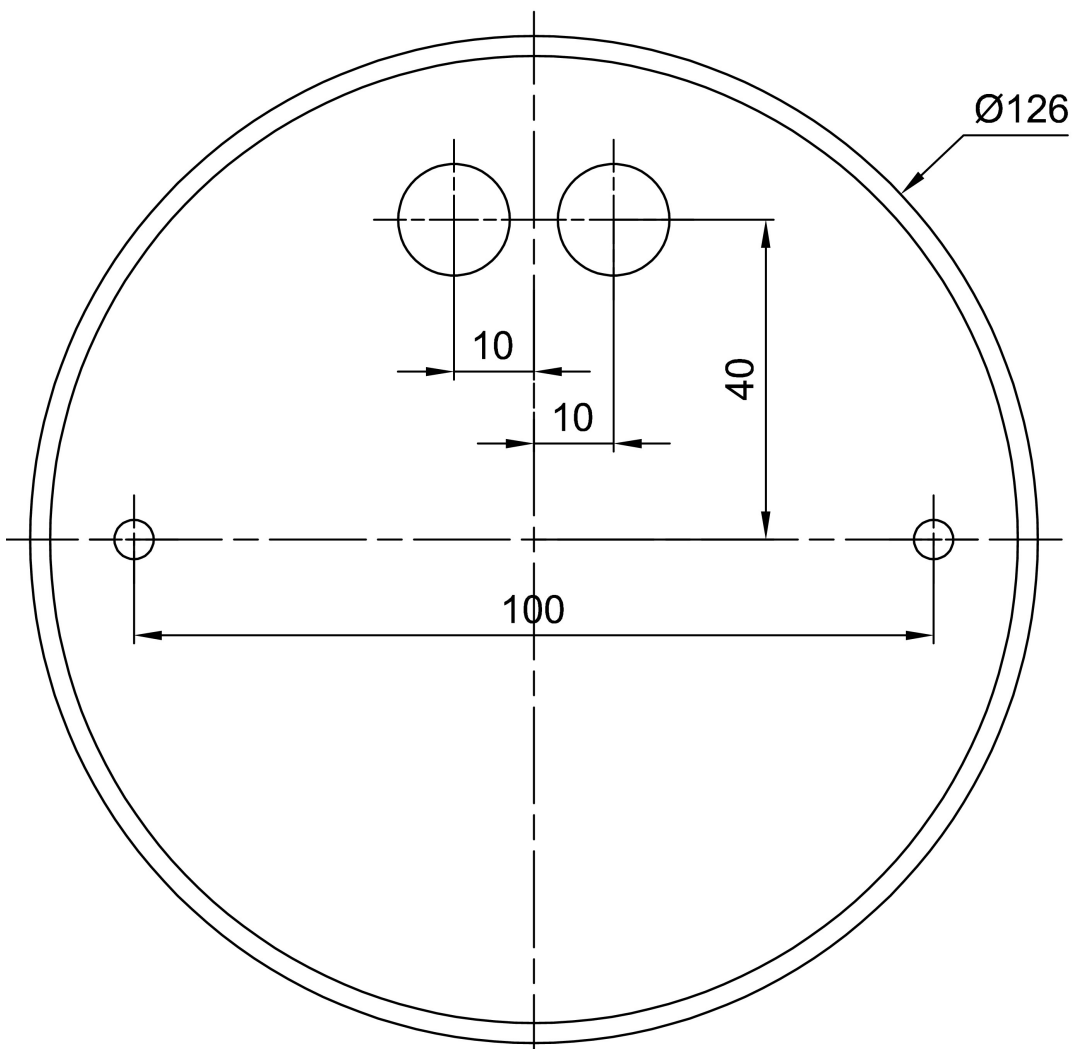

## Technical data

Types of luminaires	Classic on/off
Mounting type	Suspended - wire
Base material	steel
Shade material	opal polycarbonate
Base color	white Ral9003
Shade color	white
Holding the shade	folding system
Mounting location	ceiling
Width	900 mm
Length	900 mm
Height	85 mm
Diameter	Ø 900 mm
Suspension length	1000 mm
mounting holes (diameter)	2xØ5mm
Cable entrance	2xØ16mm
Energy Class	D
Impact strength	IK10
Operating temperature	from -20°C to +30°C

## Installation dimensions:

Additional assortment:

Lampshade

Product code	Name	Color	Picture	Drawing
20740	PC26C	white - black		