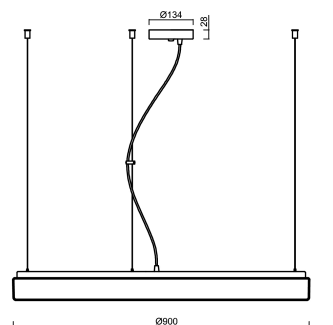

# DELIA LC5

Product code: DEL58859

Type: LED-9L52EMP1050ZLN11/PC26C/L100 3K##

Short description of the luminaire: White colour | pendant LED light ON/OFF | multipower driver | opal polycarbonate shade (PC) with black decorative stripe | steel wire pendant ( with supply cable) 100 cm |

## Technical data

Types of luminaires	Classic on/off
Mounting type	Suspended - wire
Base material	steel
Shade material	opal polycarbonate
Base color	white Ral9003
Shade color	white
Holding the shade	folding system
Mounting location	ceiling
Width	900 mm
Length	900 mm
Height	85 mm
Diameter	Ø 900 mm
Suspension length	1000 mm
mounting holes (diameter)	2xØ5mm
Cable entrance	2xØ16mm
Energy Class	D
Impact strength	IK10
Operating temperature	from -20°C to +30°C