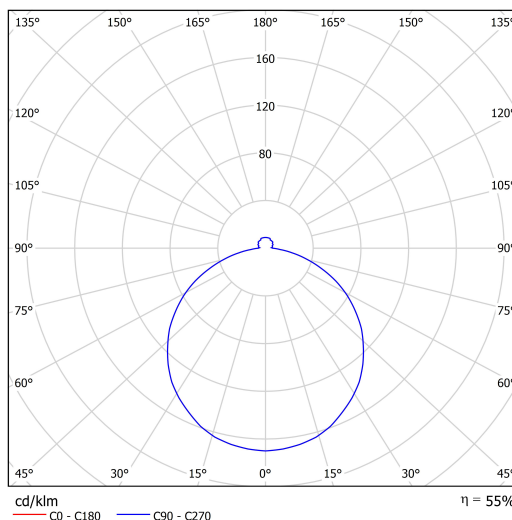

Luminous data

Lum. flux of luminaire	15910 lm
Lum. flux of light source	22730 lm
Luminaire efficacy	106 lm/W
Chromaticity temperature	3000 K
Rated life time LED L80/B10	100000 hours
CRI	Ra80
MacAdam	3
Blue light hazard	Risk group 0