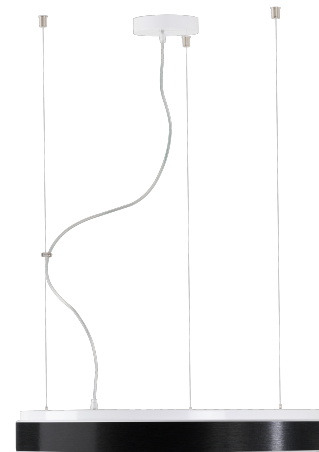

## DELIA LC4

---

LED-6L51EMP700ZLN10/PC25C/L100 3K##

[WWW.OSMONT.CZ](http://WWW.OSMONT.CZ)

# DELIA LC4

Product code: DEL58848

Type: LED-6L51EMP700ZLN10/PC25C/L100 3K##

Short description of the luminaire: White colour | pendant LED light ON/OFF | multipower driver | opal polycarbonate shade (PC) with black decorative stripe | steel wire pendant ( with supply cable) 100 cm |

## Technical data

Types of luminaires	Classic on/off
Mounting type	Suspended - wire
Base material	steel
Shade material	opal polycarbonate
Base color	white Ral9003
Shade color	white - black
Holding the shade	folding system
Mounting location	ceiling
Width	650 mm
Length	650 mm
Height	80 mm
Diameter	Ø 650 mm
Suspension length	1000 mm
mounting holes (diameter)	2xØ5mm
Cable entrance	2xØ16mm
Energy Class	D
Impact strength	IK10
Operating temperature	from -20°C to +30°C