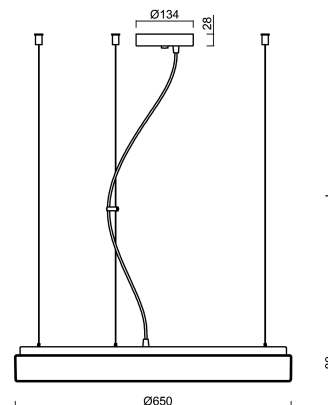

# DELIA LC4

Product code: DEL58848

Type: LED-6L51EMP700ZLN10/PC25C/L100 3K##

Short description of the luminaire: White colour | pendant LED light ON/OFF | multipower driver | opal polycarbonate shade (PC) with black decorative stripe | steel wire pendant ( with supply cable) 100 cm |

## Technical data

Types of luminaires	Classic on/off
Mounting type	Suspended - wire
Base material	steel
Shade material	opal polycarbonate
Base color	white Ral9003
Shade color	white - black
Holding the shade	folding system
Mounting location	ceiling
Width	650 mm
Length	650 mm
Height	80 mm
Diameter	Ø 650 mm
Suspension length	1000 mm
mounting holes (diameter)	2xØ5mm
Cable entrance	2xØ16mm
Energy Class	D
Impact strength	IK10
Operating temperature	from -20°C to +30°C

## Installation dimensions:

Additional assortment:

Lampshade

Product code	Name	Color	Picture	Drawing
20722	PC25C	white - black		