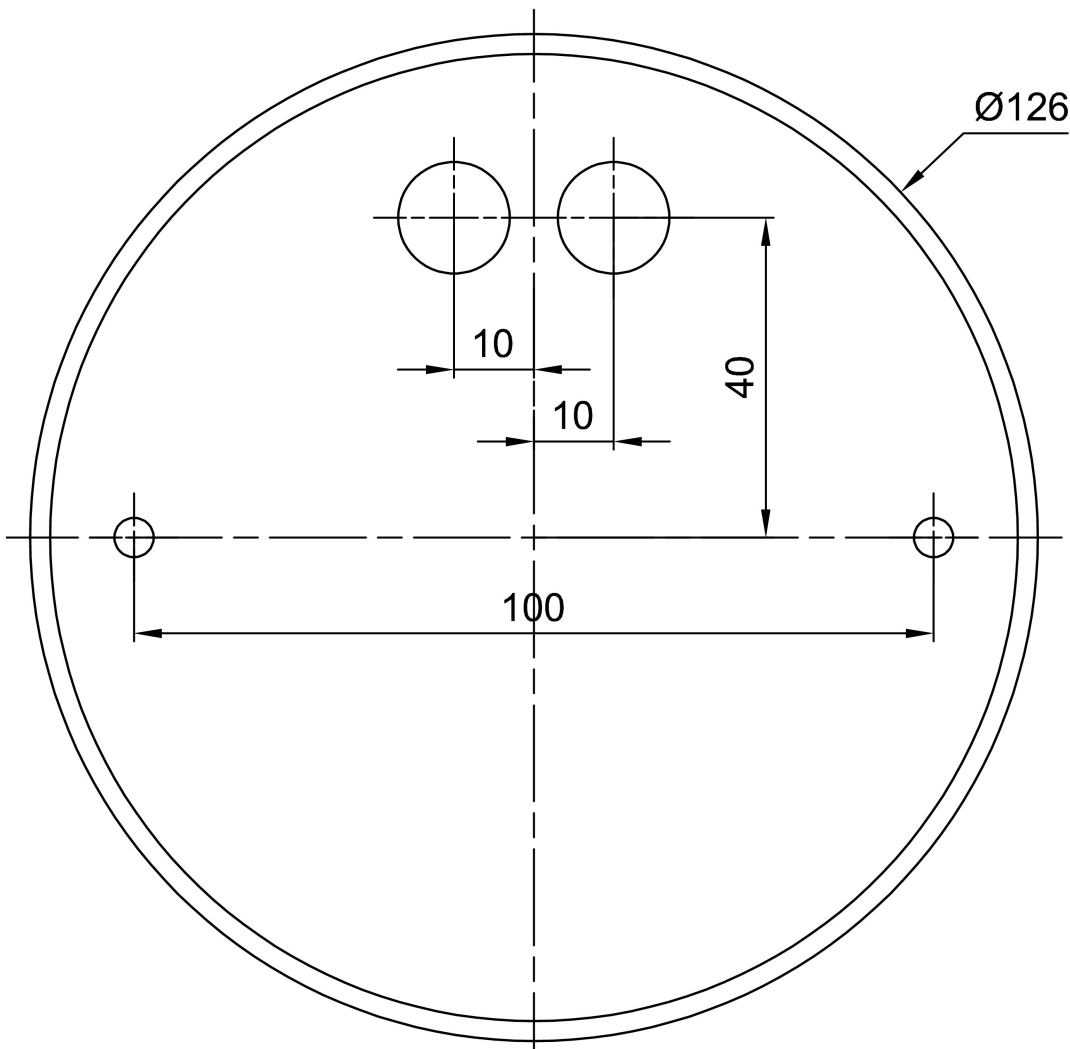

## Technical data

Types of luminaires	Classic on/off
Mounting type	Suspended - wire
Base material	steel
Shade material	opal polycarbonate
Base color	white Ral9003
Shade color	white - black
Holding the shade	folding system
Mounting location	ceiling
Width	650 mm
Length	650 mm
Height	80 mm
Diameter	Ø 650 mm
Suspension length	1000 mm
mounting holes (diameter)	2xØ5mm
Cable entrance	2xØ16mm
Energy Class	D
Impact strength	IK10
Operating temperature	from -20°C to +30°C

## Installation dimensions:

Additional assortment:

Lampshade

Product code	Name	Color	Picture	Drawing
20722	PC25C	white - black		