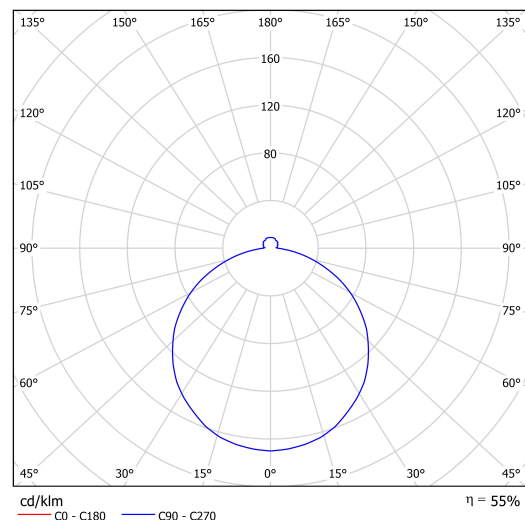

Luminous data

Lum. flux of luminaire	6940 lm
Lum. flux of light source	10520 lm
Luminaire efficacy	106 lm/W
Chromaticity temperature	3000 K
Rated life time LED L80/B10	100000 hours
CRI	Ra80
MacAdam	3
Blue light hazard	Risk group 0