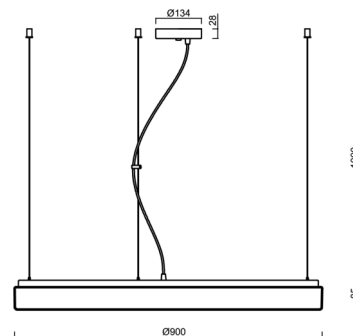

DELIA L5

LED-9L52E1050ZLN11/PM26/L100 DALI 3K##

WWW.OSMONT.CZ

DELIA L5

Product code: DEL48204

Type: LED-9L52E1050ZLN11/PM26/L100 DALI 3K##

Short description of the luminaire: White pendant LED light DALI and PMMA shade.

Technical

| | |
|------------------------------|------------------------------|
| Types of luminaires | Dimmable |
| Mounting type | Suspended - wire |
| Base material | steel |
| Shade material | opal polymethyl methacrylate |
| Base color | white Ra9003 |
| Shade color | white |
| Holding the shade | folding system |
| Mounting location | ceiling |
| Width | 900 mm |
| Length | 900 mm |
| Height | 90 mm |
| Diameter | ø 900 mm |
| Hinge length | 1000 mm |
| mounting holes (diameter) | 2xø5mm |
| Installation wire (diameter) | 2xø16mm |
| Energy Class | D |
| Impact strength | IK04 |
| Operating temperature | from -20°C to +30°C |