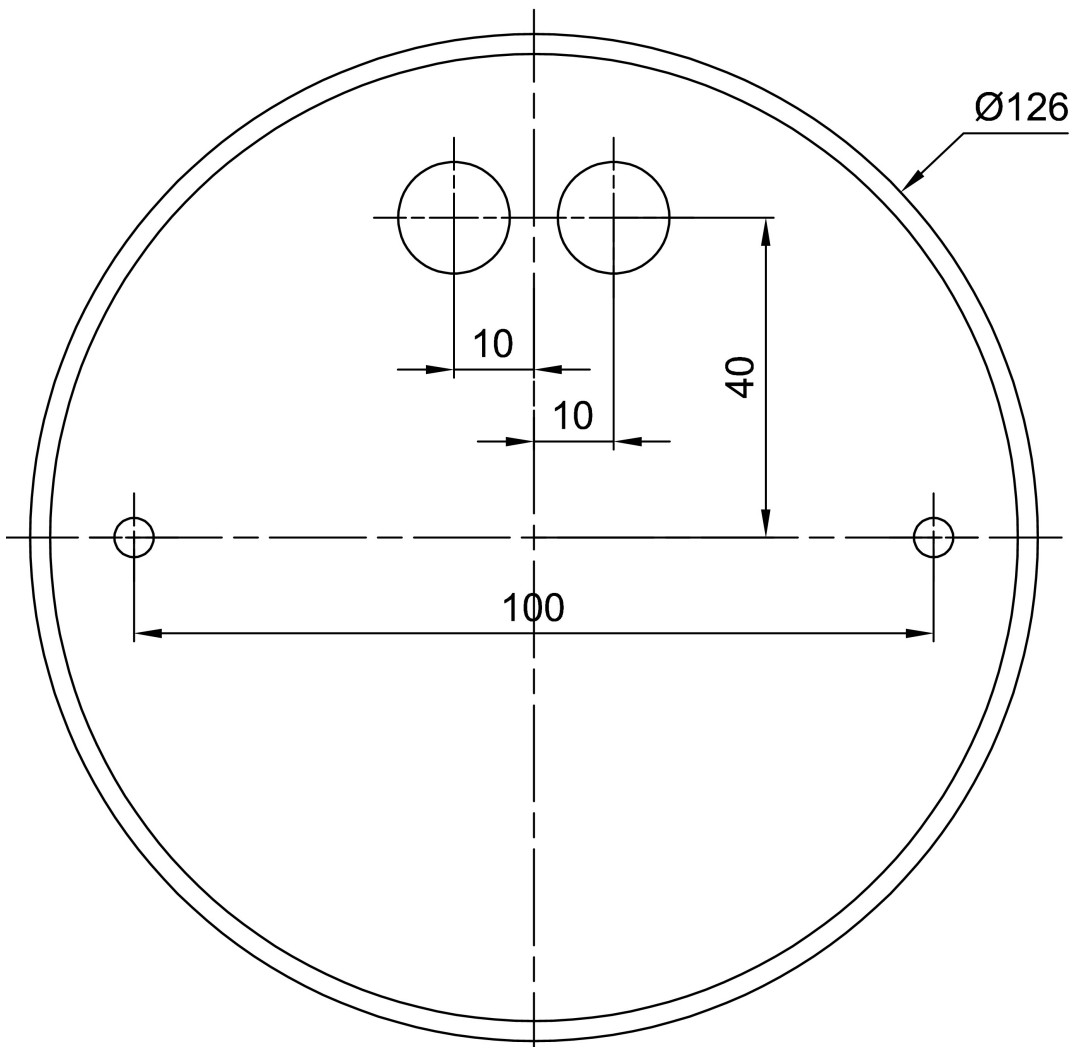

Multipower

Possibility of output adjustment by the user (DIP switch on the current source).

I [mA]	700	650	600	550	500	450	400	
[%]	100	93	86	79	71	64	57	

Logistical data

EAN	8591728193270
Weight NTTO	5.6 Kg
Weight BTTO	7 Kg
Warranty*	60 months

*The warranty for the batteries is valid for 36 months from the date of purchase.

Installation dimensions: