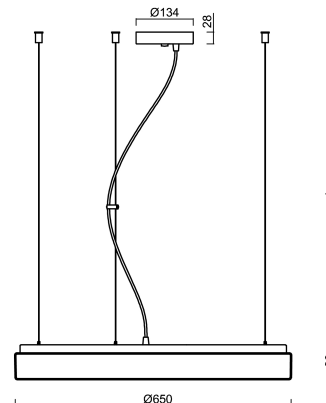

Electrical data

Power consumption	65 W
Ingress Protection	IP40
Socket	LED modul
terminal block	screw terminal block
Automatic circuit breaker type B10A	18 pcs
Automatic circuit breaker type B16A	29 pcs
Automatic circuit breaker type C10A	18 pcs
Automatic circuit breaker type C16A	29 pcs
Number of LED drivers	2