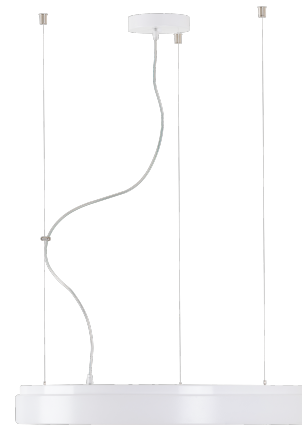

## DELIA L4

---

LED-6L51EMP700ZLN10/PC25/L100 4K##

[WWW.OSMONT.CZ](http://WWW.OSMONT.CZ)

# DELIA L4

Product code: DEL58834

Type: LED-6L51EMP700ZLN10/PC25/L100 4K##

Short description of the luminaire: White colour | pendant LED light ON/OFF | multipower driver | opal polycarbonate shade (PC)| steel wire pendant ( with supply cable) 100 cm |

## Technical data

Types of luminaires	Classic on/off
Mounting type	Suspended - wire
Base material	steel
Shade material	opal polycarbonate
Base color	white Ral9003
Shade color	white
Holding the shade	folding system
Mounting location	ceiling
Width	650 mm
Length	650 mm
Height	80 mm
Diameter	ø 650 mm
Suspension length	1000 mm
mounting holes (diameter)	2xø5mm
Cable entrance	2xø16mm
Energy Class	D
Impact strength	IK10
Operating temperature	from -20°C to +30°C