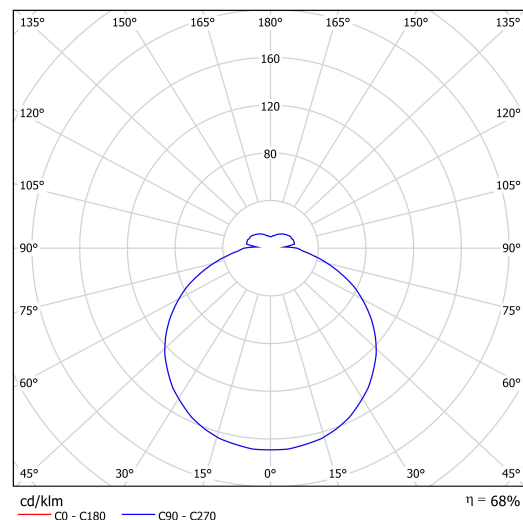

## Technical data

Types of luminaires	Classic on/off
Mounting type	Suspended - wire
Base material	steel
Shade material	opal polycarbonate
Base color	white Ral9003
Shade color	white
Holding the shade	folding system
Mounting location	ceiling
Width	650 mm
Length	650 mm
Height	80 mm
Diameter	ø 650 mm
Suspension length	1000 mm
mounting holes (diameter)	2xø5mm
Cable entrance	2xø16mm
Energy Class	D
Impact strength	IK10
Operating temperature	from -20°C to +30°C

## Luminous data

Lum. flux of luminaire	7250 lm
Lum. flux of light source	10980 lm
Luminaire efficacy	111 lm/W
Chromaticity temperature	4000 K
Rated life time LED L80/B10	100000 hours
CRI	Ra80
MacAdam	3
Blue light hazard	Risk group 0