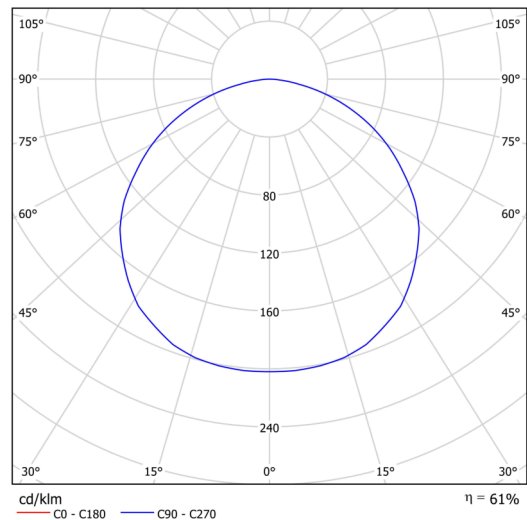

Luminous data

Lum. flux of luminaire	3210 lm
Lum. flux of light source	5270 lm
Chromaticity temperature	4000 K
Rated life time LED L80/B10	100000 hours
CRI	Ra80
MacAdam	3
Blue light hazard	Risk group 0

Eulum data for calculation programs are available at www.osmont.cz.