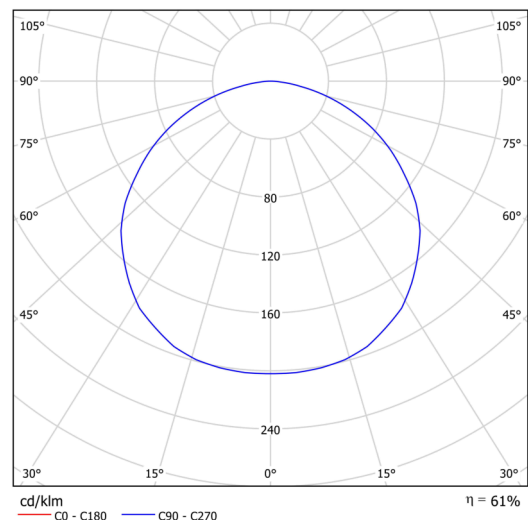

Luminous data

Lum. flux of luminaire	3210 lm
Lum. flux of light source	5270 lm
Chromaticity temperature	4000 K
Rated life time LED L80/B10	100000 hours
CRI	Ra80
MacAdam	3
Blue light hazard	Risk group 0

Eulum data for calculation programs are available at www.osmont.cz.