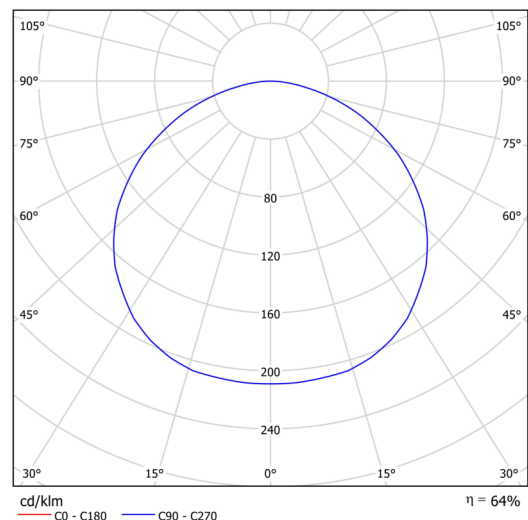

Luminous data

Lum. flux of luminaire	3370 lm
Lum. flux of light source	5270 lm
Chromaticity temperature	4000 K
Rated life time LED L80/B10	100000 hours
CRI	Ra80
MacAdam	3
Blue light hazard	Risk group 0

Eulum data for calculation programs are available at www.osmont.cz.