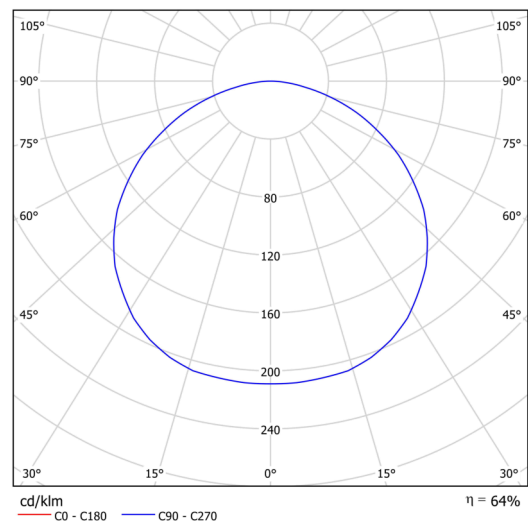

Luminous data

Lum. flux of luminaire	3370 lm
Lum. flux of light source	5270 lm
Chromaticity temperature	4000 K
Rated life time LED L80/B10	100000 hours
CRI	Ra80
MacAdam	3
Blue light hazard	Risk group 0

Eulum data for calculation programs are available at www.osmont.cz.