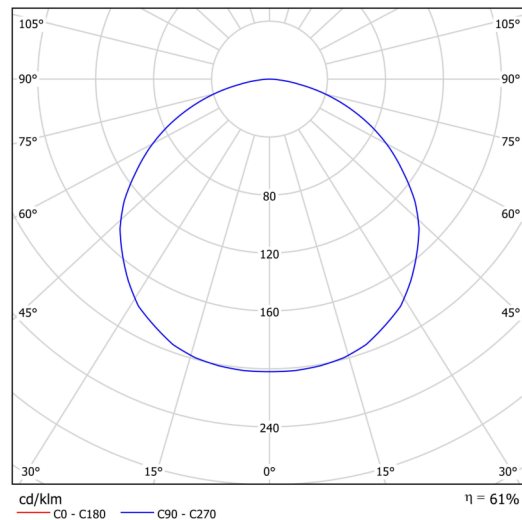

Luminous data

Lum. flux of luminaire	3210 lm
Lum. flux of light source	5270 lm
Chromaticity temperature	4000 K
Rated life time LED L80/B10	100000 hours
CRI	Ra80
MacAdam	3
Blue light hazard	Risk group 0

Eulum data for calculation programs are available at www.osmont.cz.