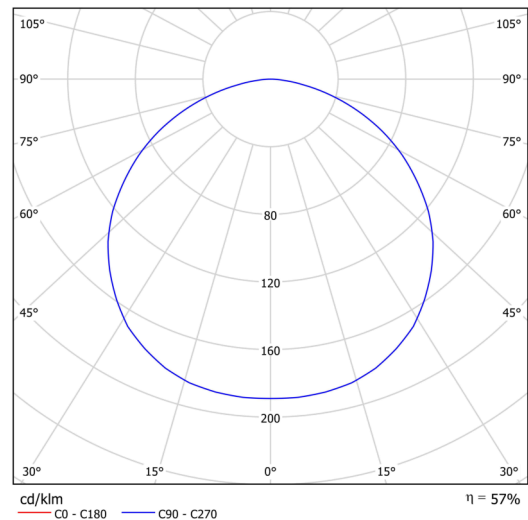

Luminous data

Lum. flux of luminaire	3000 lm
Lum. flux of light source	5270 lm
Chromaticity temperature	4000 K
Rated life time LED L80/B10	100000 hours
CRI	Ra80
MacAdam	3
Blue light hazard	Risk group 0

Eulum data for calculation programs are available at www.osmont.cz.