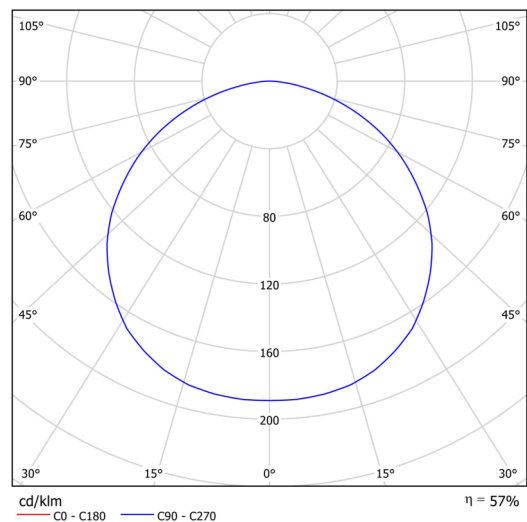

Luminous data

Lum. flux of luminaire	3000 lm
Lum. flux of light source	5270 lm
Chromaticity temperature	4000 K
Rated life time LED L80/B10	100000 hours
CRI	Ra80
MacAdam	3
Blue light hazard	Risk group 0

Eulum data for calculation programs are available at www.osmont.cz.