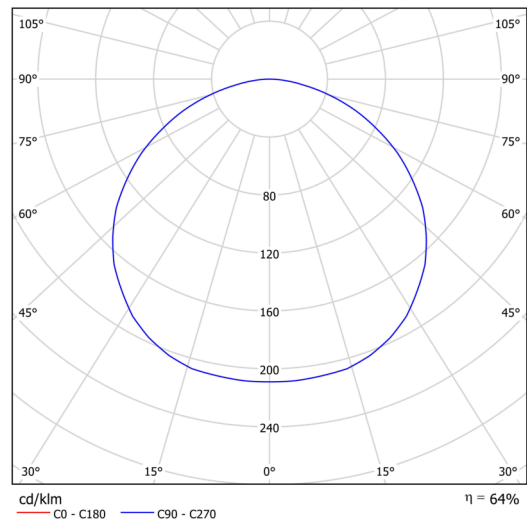

Luminous data

Lum. flux of luminaire	3230 lm
Lum. flux of light source	5050 lm
Chromaticity temperature	3000 K
Rated life time LED L80/B10	100000 hours
CRI	Ra80
MacAdam	3
Blue light hazard	Risk group 0

Eulum data for calculation programs are available at www.osmont.cz.