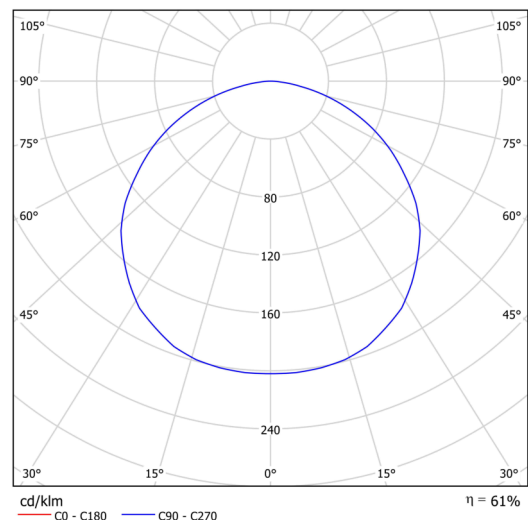

Luminous data

Lum. flux of luminaire	3080 lm
Lum. flux of light source	5050 lm
Chromaticity temperature	3000 K
Rated life time LED L80/B10	100000 hours
CRI	Ra80
MacAdam	3
Blue light hazard	Risk group 0

Eulum data for calculation programs are available at www.osmont.cz.