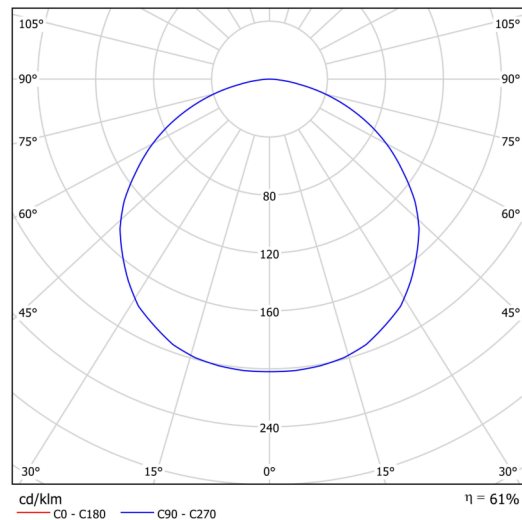

Luminous data

Lum. flux of luminaire	3080 lm
Lum. flux of light source	5050 lm
Chromaticity temperature	3000 K
Rated life time LED L80/B10	100000 hours
CRI	Ra80
MacAdam	3
Blue light hazard	Risk group 0

Eulum data for calculation programs are available at www.osmont.cz.