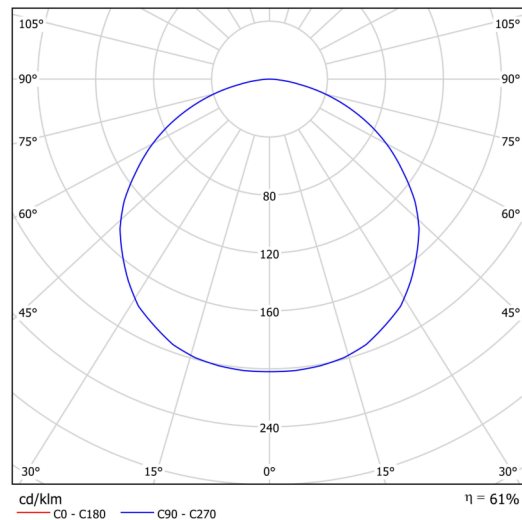

Luminous data

Lum. flux of luminaire	1710 lm
Lum. flux of light source	2810 lm
Chromaticity temperature	4000 K
Rated life time LED L80/B10	100000 hours
CRI	Ra80
MacAdam	3
Blue light hazard	Risk group 0

Eulum data for calculation programs are available at www.osmont.cz.