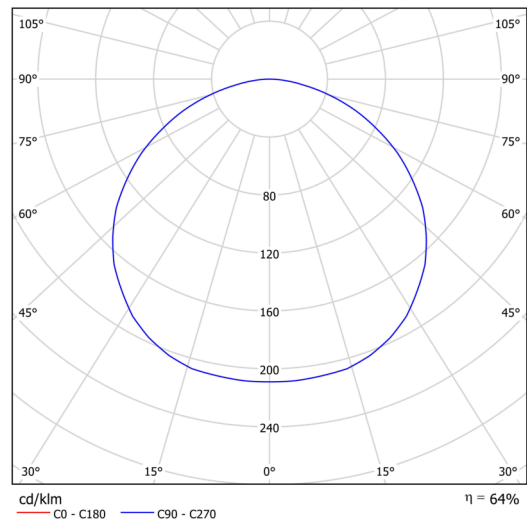

Luminous data

Lum. flux of luminaire	1800 lm
Lum. flux of light source	2810 lm
Chromaticity temperature	4000 K
Rated life time LED L80/B10	100000 hours
CRI	Ra80
MacAdam	3
Blue light hazard	Risk group 0

Eulum data for calculation programs are available at www.osmont.cz.