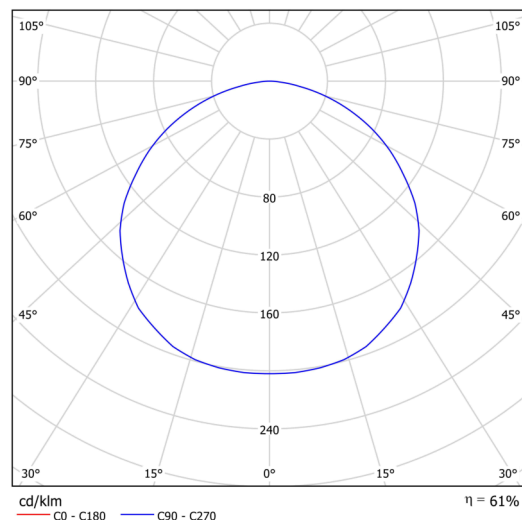

Luminous data

Lum. flux of luminaire	1710 lm
Lum. flux of light source	2810 lm
Chromaticity temperature	4000 K
Rated life time LED L80/B10	100000 hours
CRI	Ra80
MacAdam	3
Blue light hazard	Risk group 0

Eulum data for calculation programs are available at www.osmont.cz.