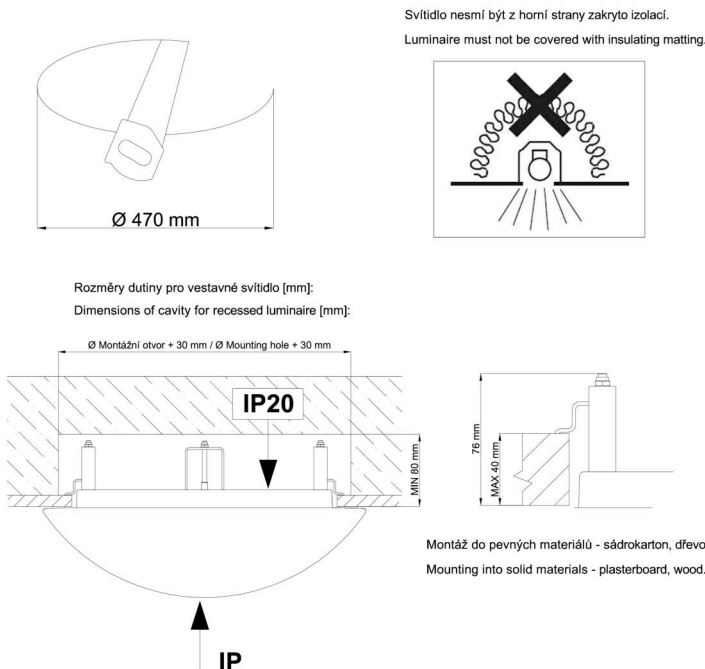

TECHNICAL SHEET

Explanatory data for calculation programs are available at www.osmont.cz.

Multipower

Possibility of output adjustment by the user (DIP switch on the current source).

I [mA]	1050	900	850	700	
[%]	100	86	81	67	

Logistic

EAN	8591728079406
Weight NTTO	3.5 Kg
Weight BTTO	4 Kg
Number of cartons	1 pcs
Package volume	0.047 m³
Package 1 width	0.51 m
Package 1 length	0.51 m
Package 1 height	0.18 m
Warranty*	60 months

*The warranty for the batteries is valid for 12 months from the date of purchase.

Installation dimensions: