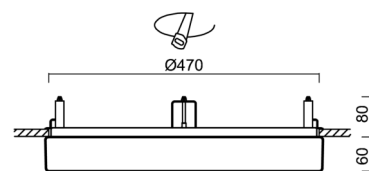

Technical

Types of luminaires	Emergency combined
Mounting type	semi-recessed
Base material	steel
Shade material	opal polymethyl methacrylate
Base color	white Ra9003
Shade color	white - black
Holding the shade	folding system
Mounting location	ceiling/wall
Width	500 mm
Length	500 mm
Height	68 mm
Diameter	ø 500 mm
mounting holes (diameter)	none
Installation wire (diameter)	2xØ16mm
Energy Class	D
Impact strength	IK04
Operating temperature	from 0°C to +30°C