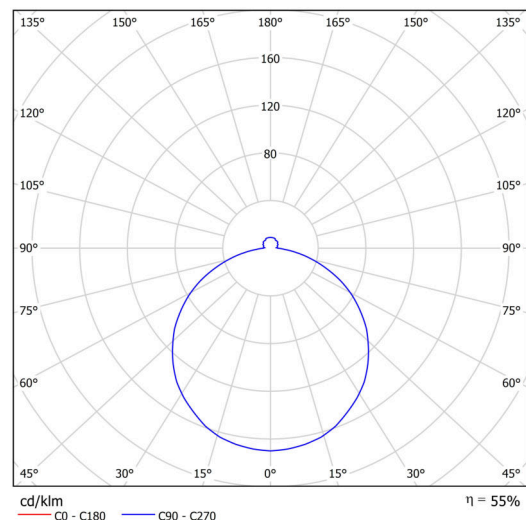

DELIA CV3

LED-1L20EMP1050KNV94/PM24C/NK1W 4K##

WWW.OSMONT.CZ

DELIA CV3

Product code: DEL69882

Type: LED-1L20EMP1050KNV94/PM24C/NK1W 4K##

Short description of the luminaire: White semi-recessed LED light with emergency unit combined and PMMA shade.

Technical

Types of luminaires	Emergency combined
Mounting type	semi-recessed
Base material	steel
Shade material	opal polymethyl methacrylate
Base color	white Ra9003
Shade color	white - black
Holding the shade	folding system
Mounting location	ceiling/wall
Width	500 mm
Length	500 mm
Height	68 mm
Diameter	ø 500 mm
mounting holes (diameter)	none
Installation wire (diameter)	2xØ16mm
Energy Class	D
Impact strength	IK04
Operating temperature	from 0°C to +30°C