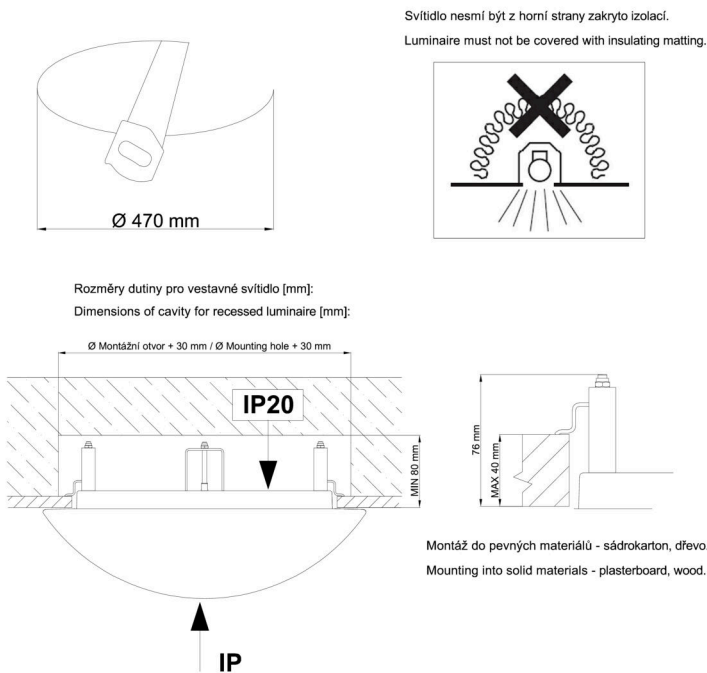

## Technical

Types of luminaires	Classic on/off
Mounting type	semi-recessed
Base material	steel
Shade material	opal polymethyl methacrylate
Base color	white Ral9003
Shade color	white - black
Holding the shade	folding system
Mounting location	ceiling/wall
Width	500 mm
Length	500 mm
Height	68 mm
Diameter	ø 500 mm
mounting holes (diameter)	none
Installation wire (diameter)	2xØ16mm
Energy Class	D
Impact strength	IK04
Operating temperature	from -20°C to +30°C

## Multipower

Possibility of output adjustment by the user (DIP switch on the current source).

I [mA]	1050	900	850	700	
[%]	100	86	81	67	

## Installation dimensions: