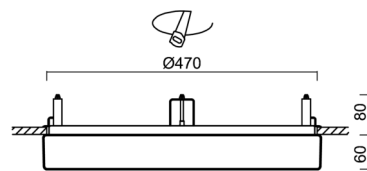

## Technical

Types of luminaires	Classic on/off
Mounting type	semi-recessed
Base material	steel
Shade material	opal polymethyl methacrylate
Base color	white Ral9003
Shade color	white - black
Holding the shade	folding system
Mounting location	ceiling/wall
Width	500 mm
Length	500 mm
Height	68 mm
Diameter	ø 500 mm
mounting holes (diameter)	none
Installation wire (diameter)	2xØ16mm
Energy Class	D
Impact strength	IK04
Operating temperature	from -20°C to +30°C