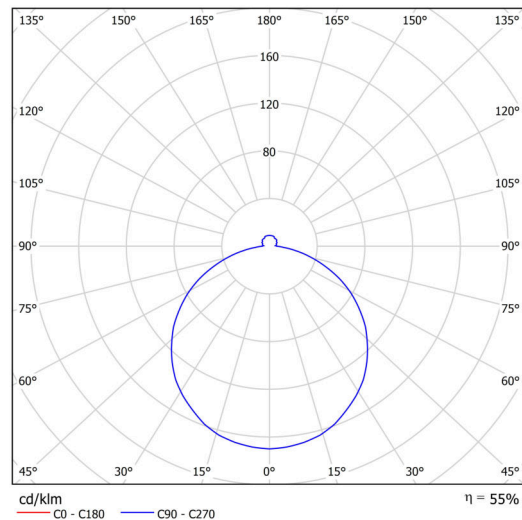

## Technical

Types of luminaires	Classic on/off
Mounting type	semi-recessed
Base material	steel
Shade material	opal polymethyl methacrylate
Base color	white Ral9003
Shade color	white - black
Holding the shade	folding system
Mounting location	ceiling/wall
Width	500 mm
Length	500 mm
Height	68 mm
Diameter	ø 500 mm
mounting holes (diameter)	none
Installation wire (diameter)	2xØ16mm
Energy Class	D
Impact strength	IK04
Operating temperature	from -20°C to +30°C