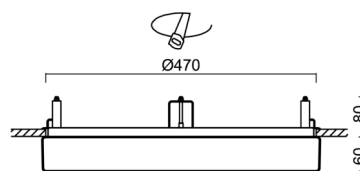

Technical

Types of luminaires	Emergency combined
Mounting type	semi-recessed
Base material	steel
Shade material	opal polymethyl methacrylate
Base color	white Ral9003
Shade color	white - black
Holding the shade	folding system
Mounting location	ceiling/wall
Width	500 mm
Length	500 mm
Height	68 mm
Diameter	ø 500 mm
mounting holes (diameter)	none
Cable entrance	2xø16mm
Energy Class	D
Impact strength	IK04
Operating temperature	from 0°C to +30°C