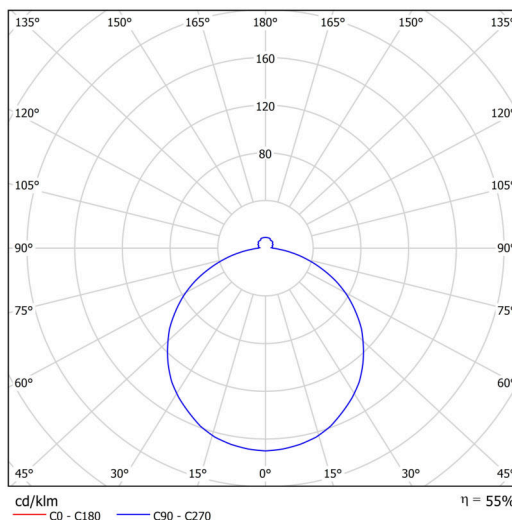

Technical

Types of luminaires	Emergency combined
Mounting type	semi-recessed
Base material	steel
Shade material	opal polymethyl methacrylate
Base color	white Ral9003
Shade color	white - black
Holding the shade	folding system
Mounting location	ceiling/wall
Width	500 mm
Length	500 mm
Height	68 mm
Diameter	ø 500 mm
mounting holes (diameter)	none
Cable entrance	2xø16mm
Energy Class	D
Impact strength	IK04
Operating temperature	from 0°C to +30°C