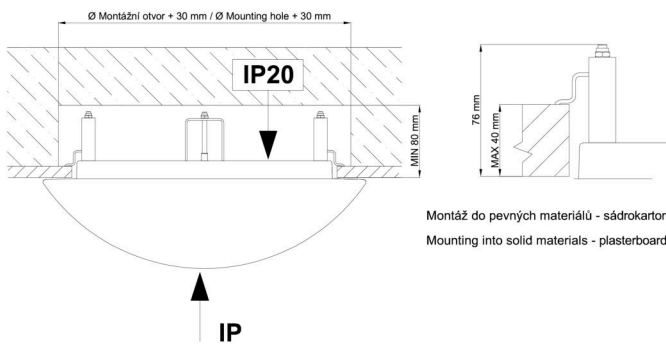

Technical

Types of luminaires	Emergency combined
Mounting type	semi-recessed
Base material	steel
Shade material	opal polymethyl methacrylate
Base color	white Ral9003
Shade color	white - black
Holding the shade	folding system
Mounting location	ceiling/wall
Width	500 mm
Length	500 mm
Height	68 mm
Diameter	ø 500 mm
mounting holes (diameter)	none
Cable entrance	2xø16mm
Energy Class	D
Impact strength	IK04
Operating temperature	from 0°C to +30°C

**The warranty for the batteries is valid for 12 months from the date of purchase.*

Installation dimensions:

Svítidlo nesmí být z horní strany zakryto izolací.
Luminaire must not be covered with insulating matting.

Rozměry dutiny pro vestavné svítidlo [mm]:
Dimensions of cavity for recessed luminaire [mm]:

Montáž do pevných materiálů - sádkarton, dřevo.
Mounting into solid materials - plasterboard, wood.

Additional assortment: