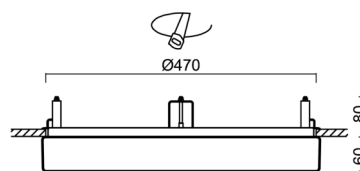

Technical

Types of luminaires	Emergency combined
Mounting type	semi-recessed
Base material	steel
Shade material	opal polycarbonate
Base color	white Ral9003
Shade color	white - black
Holding the shade	folding system
Mounting location	ceiling/wall
Width	500 mm
Length	500 mm
Height	68 mm
Diameter	ø 500 mm
mounting holes (diameter)	none
Cable entrance	2xø16mm
Energy Class	D
Impact strength	IK10
Operating temperature	from 0°C to +30°C