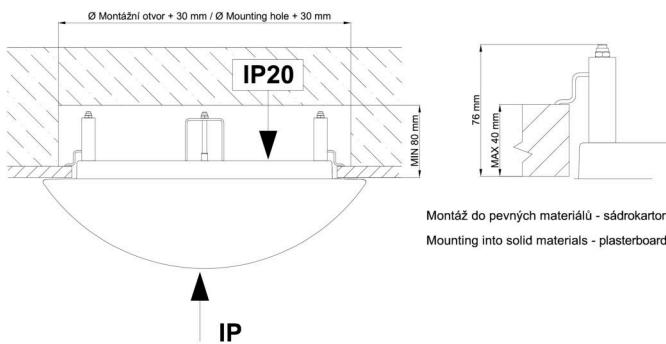

Technical

Types of luminaires	Emergency combined
Mounting type	semi-recessed
Base material	steel
Shade material	opal polycarbonate
Base color	white Ral9003
Shade color	white - black
Holding the shade	folding system
Mounting location	ceiling/wall
Width	500 mm
Length	500 mm
Height	68 mm
Diameter	ø 500 mm
mounting holes (diameter)	none
Cable entrance	2xø16mm
Energy Class	D
Impact strength	IK10
Operating temperature	from 0°C to +30°C

**The warranty for the batteries is valid for 12 months from the date of purchase.*

Installation dimensions:

Svítidlo nesmí být z horní strany zakryto izolací.
Luminaire must not be covered with insulating matting.

Rozměry dutiny pro vestavné svítidlo [mm]:
Dimensions of cavity for recessed luminaire [mm]:

Montáž do pevných materiálů - sádkarton, dřevo.
Mounting into solid materials - plasterboard, wood.

Additional assortment: