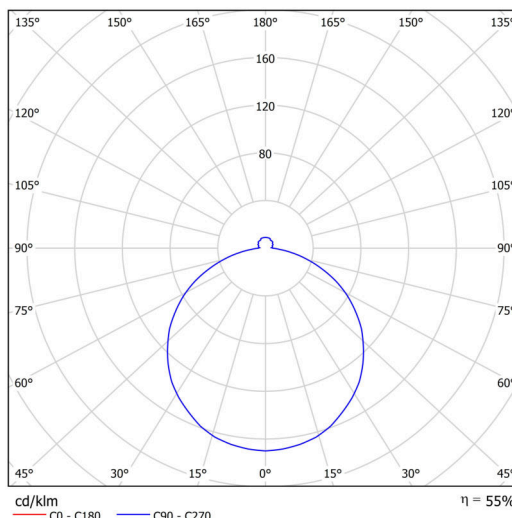

Technical

Types of luminaires	Emergency combined
Mounting type	semi-recessed
Base material	steel
Shade material	opal polycarbonate
Base color	white Ral9003
Shade color	white - black
Holding the shade	folding system
Mounting location	ceiling/wall
Width	500 mm
Length	500 mm
Height	68 mm
Diameter	ø 500 mm
mounting holes (diameter)	none
Cable entrance	2xø16mm
Energy Class	D
Impact strength	IK10
Operating temperature	from 0°C to +30°C