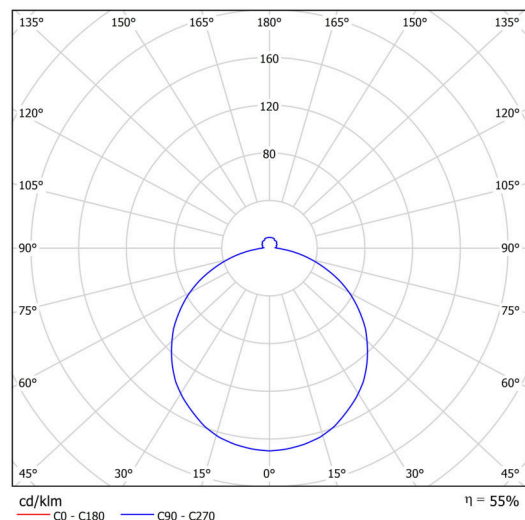

DELIA CV2

Product code: DEL69830

Type: LED-1L16E500KNV83/PC23C 4K#

Short description of the luminaire: White semi-recessed LED light ON/OFF and polycarbonate shade.

Technical

Types of luminaires	Classic on/off
Mounting type	semi-recessed
Base material	steel
Shade material	opal polycarbonate
Base color	white Ra9003
Shade color	white - black
Holding the shade	folding system
Mounting location	ceiling/wall
Width	400 mm
Length	400 mm
Height	64 mm
Diameter	ø 400 mm
mounting holes (diameter)	none
Installation wire (diameter)	2xØ16mm
Energy Class	D
Impact strength	IK10

Electric

Power consumption	24 W
Ingress Protection	IP44
Socket	LED modul
terminal block	snap terminal block
Automatic circuit breaker type B10A	37 pcs
Automatic circuit breaker type B16A	59 pcs
Automatic circuit breaker type C10A	37 pcs
Automatic circuit breaker type C16A	59 pcs

Luminous

Lum. flux of luminaire	2150 lm
Lum. flux of light source	3910 lm
Luminaire efficacy	89 lm/W
Temperature	4000 K
Rated life time LED L80/B10	100000 hours
CRI	Ra80
MacAdam	3
Blue light hazard	Risk group 0

Eulum data for calculation programs are available at www.osmont.cz.