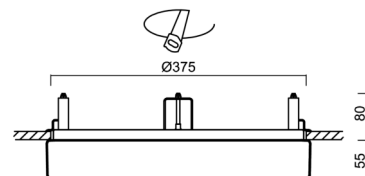

DELIA CV2

Product code: DEL69830

Type: LED-1L16E500KNV83/PC23C 4K#

Short description of the luminaire: White semi-recessed LED light ON/OFF and polycarbonate shade.

Technical

Types of luminaires	Classic on/off
Mounting type	semi-recessed
Base material	steel
Shade material	opal polycarbonate
Base color	white Ra9003
Shade color	white - black
Holding the shade	folding system
Mounting location	ceiling/wall
Width	400 mm
Length	400 mm
Height	64 mm
Diameter	ø 400 mm
mounting holes (diameter)	none
Installation wire (diameter)	2xØ16mm
Energy Class	D
Impact strength	IK10

Electric

Power consumption	24 W
Ingress Protection	IP44
Socket	LED modul
terminal block	snap terminal block
Automatic circuit breaker type B10A	37 pcs
Automatic circuit breaker type B16A	59 pcs
Automatic circuit breaker type C10A	37 pcs
Automatic circuit breaker type C16A	59 pcs

Luminous

Lum. flux of luminaire	2150 lm
Lum. flux of light source	3910 lm
Luminaire efficacy	89 lm/W
Temperature	4000 K
Rated life time LED L80/B10	100000 hours
CRI	Ra80
MacAdam	3
Blue light hazard	Risk group 0

Eulum data for calculation programs are available at www.osmont.cz.