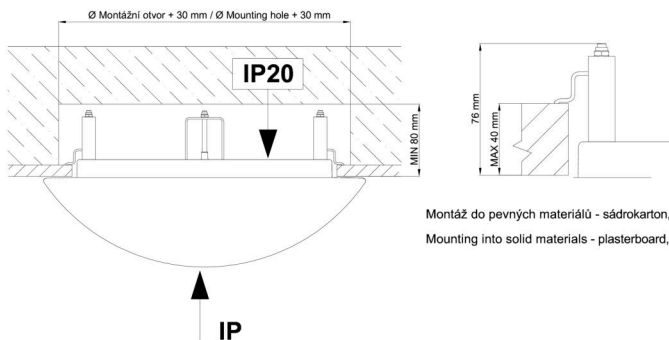

Eulum data for calculation programs are available at [www.osmont.cz](http://www.osmont.cz).

Logistic

EAN	8591728078959
Weight NTTO	2 Kg
Weight BTTO	2.4 Kg
Number of cartons	1 pcs
Package volume	0.031 m <sup>3</sup>
Package 1 width	0.41 m
Package 1 length	0.42 m
Package 1 height	0.18 m
Warranty*	60 months

\*The warranty for the batteries is valid for 12 months from the date of purchase.

Installation dimensions:

Svítidlo nesmí být z horní strany zakryto izolací.  
Luminaire must not be covered with insulating matting.

Rozměry dutiny pro vestavné svítidlo [mm]:  
Dimensions of cavity for recessed luminaire [mm]: