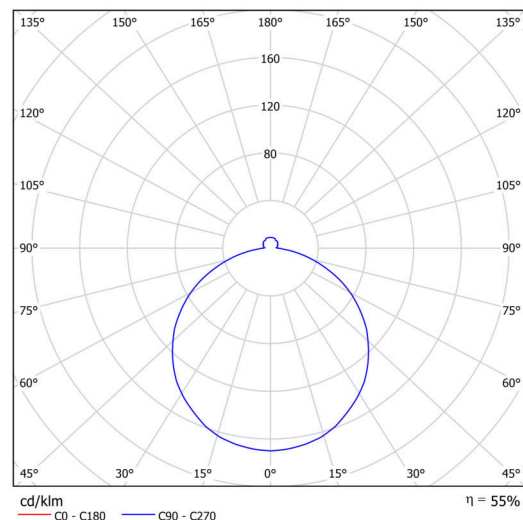

Luminous

Lum. flux of luminaire	1480 lm
Lum. flux of light source	2690 lm
Lum. flux of light source in emergency mode	150 lm
Luminaire efficacy	82 lm/W
Temperature	3000 K
Rated life time LED L80/B10	100000 hours