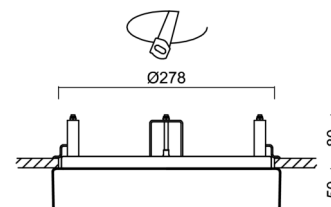

## Technical

Types of luminaires	Emergency combined + sensor
Mounting type	semi-recessed
Base material	steel
Shade material	opal polycarbonate
Base color	white Ral9003
Shade color	white - black
Holding the shade	folding system
Mounting location	ceiling/wall
Width	300 mm
Length	300 mm
Height	60 mm
Diameter	ø 300 mm
mounting holes (diameter)	none
Cable entrance	2xø16mm
Energy Class	D
Impact strength	IK10
Operating temperature	from -20°C to +30°C