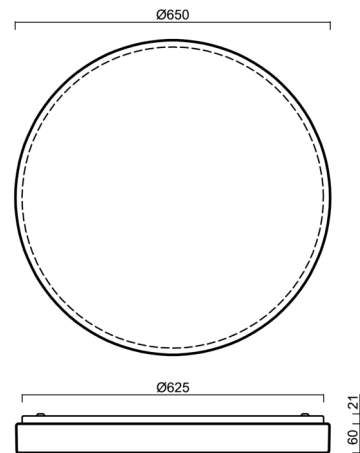

# DELIA C4

Product code: DEL69588

Type: LED-6L51EMP700KN10/PM25C 4K##

Short description of the luminaire: White surface-mounted LED light ON/OFF and PMMA shade.

## Technical

Types of luminaires	Classic on/off
Mounting type	surface mounted
Base material	steel
Shade material	opal polymethyl methacrylate
Base color	white Ral9003
Shade color	white - black
Holding the shade	folding system
Mounting location	ceiling/wall
Width	650 mm
Length	650 mm
Height	85 mm
Diameter	ø 650 mm
mounting holes (diameter)	3xø5mm
Installation wire (diameter)	2xø16mm
Energy Class	D
Impact strength	IK04
Operating temperature	from -20°C to +30°C

## Installation dimensions:

## Lampshade

Product code	Name	Color	Description	Picture	Drawing
20573	PM25C	white - black		