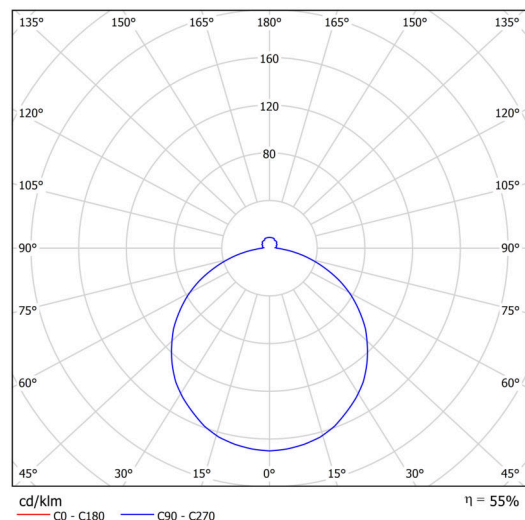

Luminous

Lum. flux of luminaire	6040 lm
Lum. flux of light source	10980 lm
Luminaire efficacy	92 lm/W
Temperature	4000 K
Rated life time LED L80/B10	100000 hours
CRI	Ra80
MacAdam	3
Blue light hazard	Risk group 0

Eulum data for calculation programs are available at www.osmont.cz.