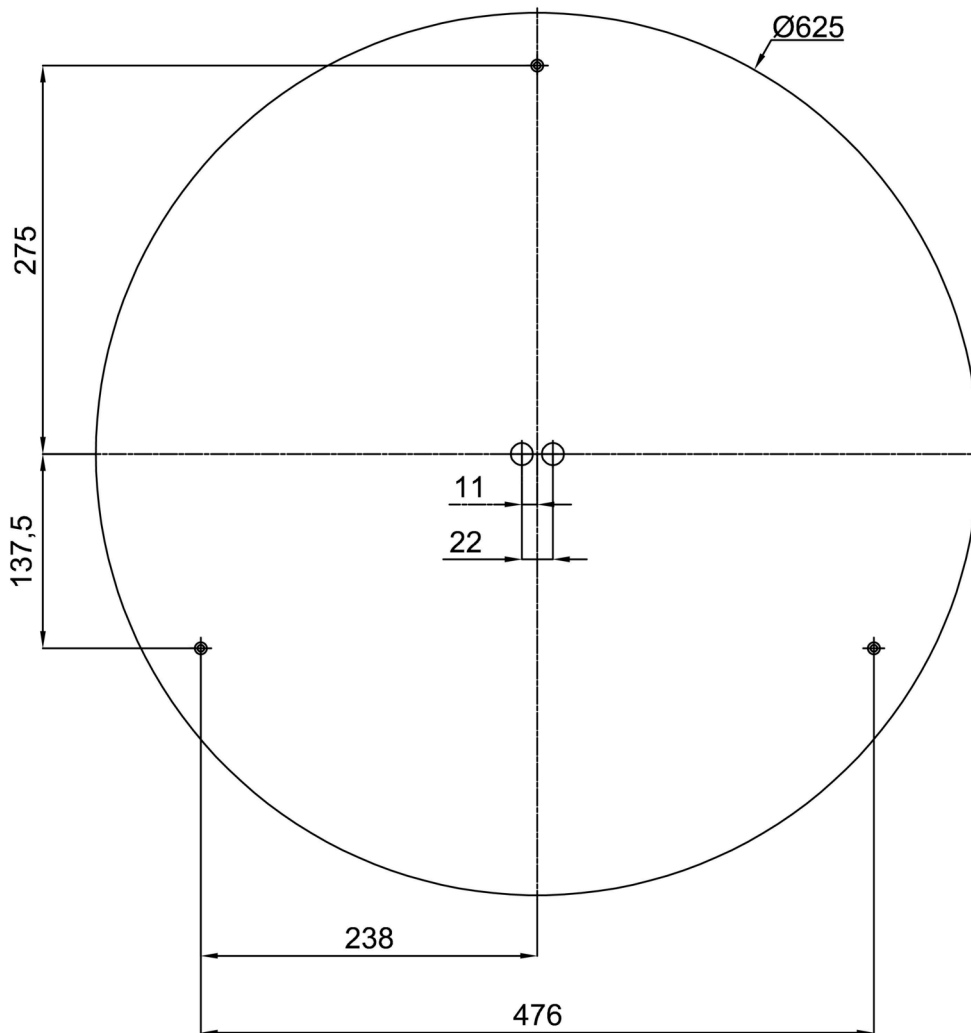

## Technical

Types of luminaires	Classic on/off
Mounting type	surface mounted
Base material	steel
Shade material	opal polymethyl methacrylate
Base color	white Ral9003
Shade color	white - black
Holding the shade	folding system
Mounting location	ceiling/wall
Width	650 mm
Length	650 mm
Height	85 mm
Diameter	ø 650 mm
mounting holes (diameter)	3xø5mm
Installation wire (diameter)	2xø16mm
Energy Class	D
Impact strength	IK04
Operating temperature	from -20°C to +30°C

## Installation dimensions: