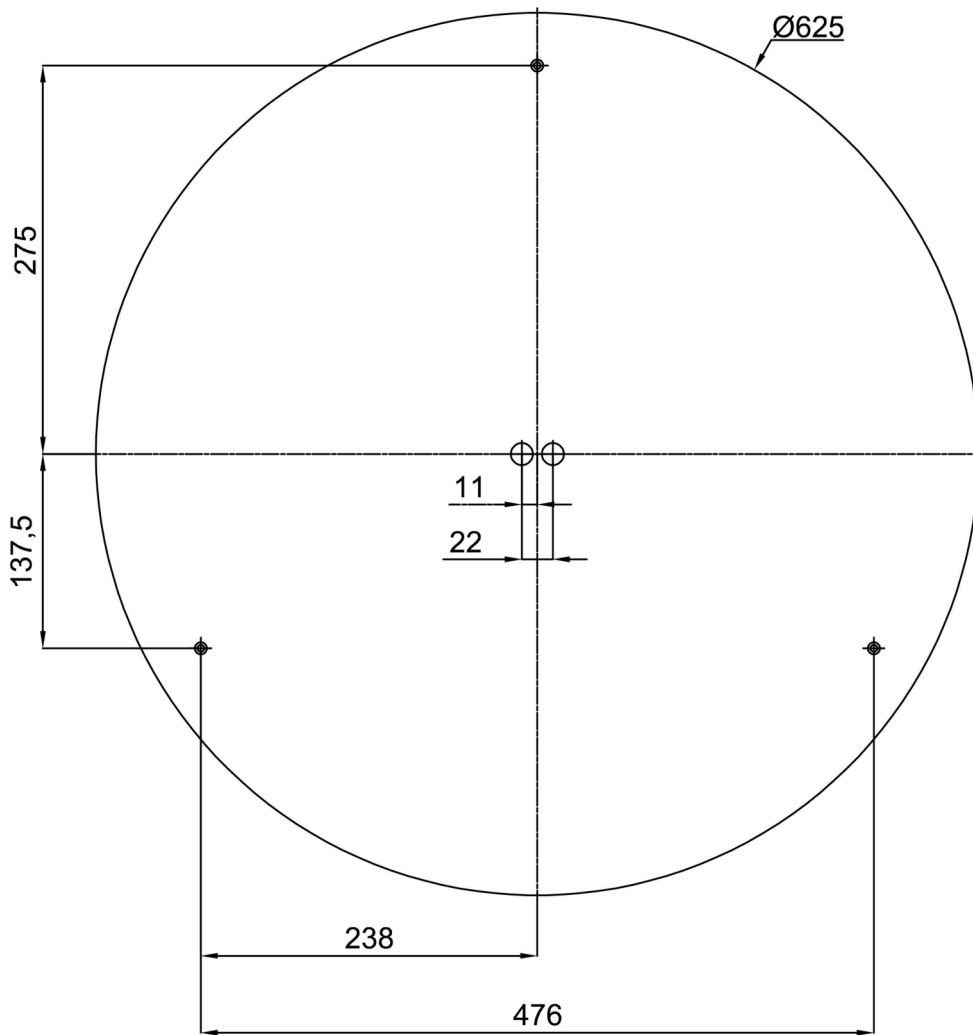

Logistic

EAN	8591728077181
Weight NTTO	5.8 Kg
Weight BTTO	7.2 Kg
Number of cartons	1 pcs
Package volume	0.08 m³
Package 1 width	0.68 m
Package 1 length	0.17 m
Package 1 height	0.69 m
Warranty*	60 months

*The warranty for the batteries is valid for 12 months from the date of purchase.

Installation dimensions: