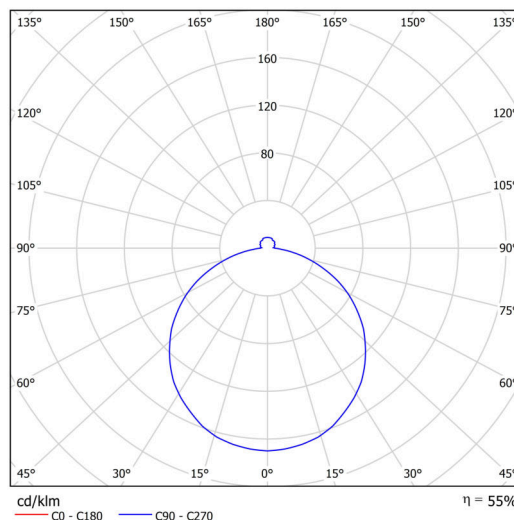

Luminous

Lum. flux of luminaire	5790 lm
Lum. flux of light source	10520 lm
Luminaire efficacy	89 lm/W
Temperature	3000 K
Rated life time LED L80/B10	100000 hours
CRI	Ra80
MacAdam	3
Blue light hazard	Risk group 0