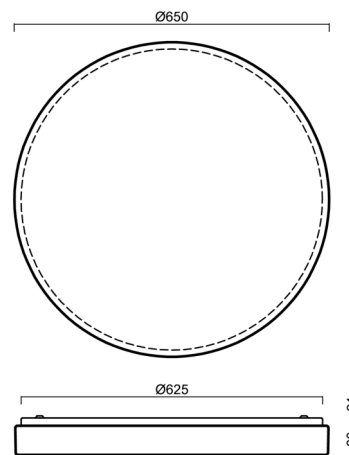

# DELIA C4

Product code: DEL69089

Type: LED-6L51E700KN10/PM25C DALI 3K##

Short description of the luminaire: White colour | ceiling or wall LED light DALI | PMMA shade with black decorative stripel

## Technical

Types of luminaires	Dimmable
Mounting type	surface mounted
Base material	steel
Shade material	opal polymethyl methacrylate
Base color	white Ra9003
Shade color	white - black
Holding the shade	folding system
Mounting location	ceiling/wall
Width	650 mm
Length	650 mm
Height	85 mm
Diameter	ø 650 mm
mounting holes (diameter)	3xø5mm
Cable entrance	2xø16mm
Energy Class	D
Impact strength	IK04
Operating temperature	from -20°C to +30°C