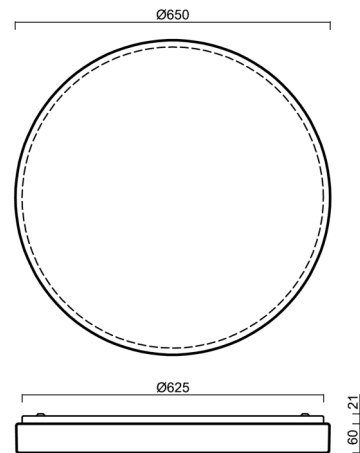

DELIA C4

LED-6L51E1050KN10/PC25C DALI 4K##

WWW.OSMONT.CZ

DELIA C4

Product code: DEL58820

Type: LED-6L51E1050KN10/PC25C DALI 4K##

Short description of the luminaire: White colour | ceiling or wall LED light DALI | opal polycarbonate shade (PC) with black decorative stripe|

Technical data

Types of luminaires	Dimmable
Mounting type	surface mounted
Base material	steel
Shade material	opal polycarbonate
Base color	white Ral9003
Shade color	white - black
Holding the shade	folding system
Mounting location	ceiling/wall
Width	650 mm
Length	650 mm
Height	81 mm
Diameter	ø 650 mm
mounting holes (diameter)	3xø5mm
Cable entrance	2xø16mm
Energy Class	D
Impact strength	IK10
Operating temperature	from -20°C to +30°C

Installation dimensions:

Additional assortment:

Lampshade

Product code	Name	Color	Picture	Drawing
20722	PC25C	white - black		