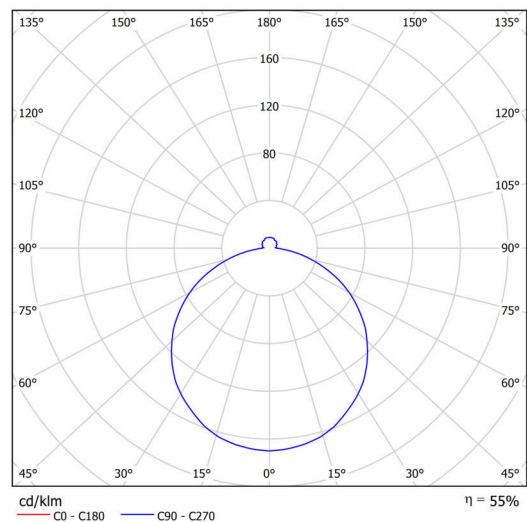

Luminous data

Lum. flux of luminaire	8700 lm
Lum. flux of light source	15810 lm
Chromaticity temperature	4000 K
Rated life time LED L80/B10	100000 hours
CRI	Ra80
MacAdam	3
Blue light hazard	Risk group 0

Eulum data for calculation programs are available at www.osmont.cz.