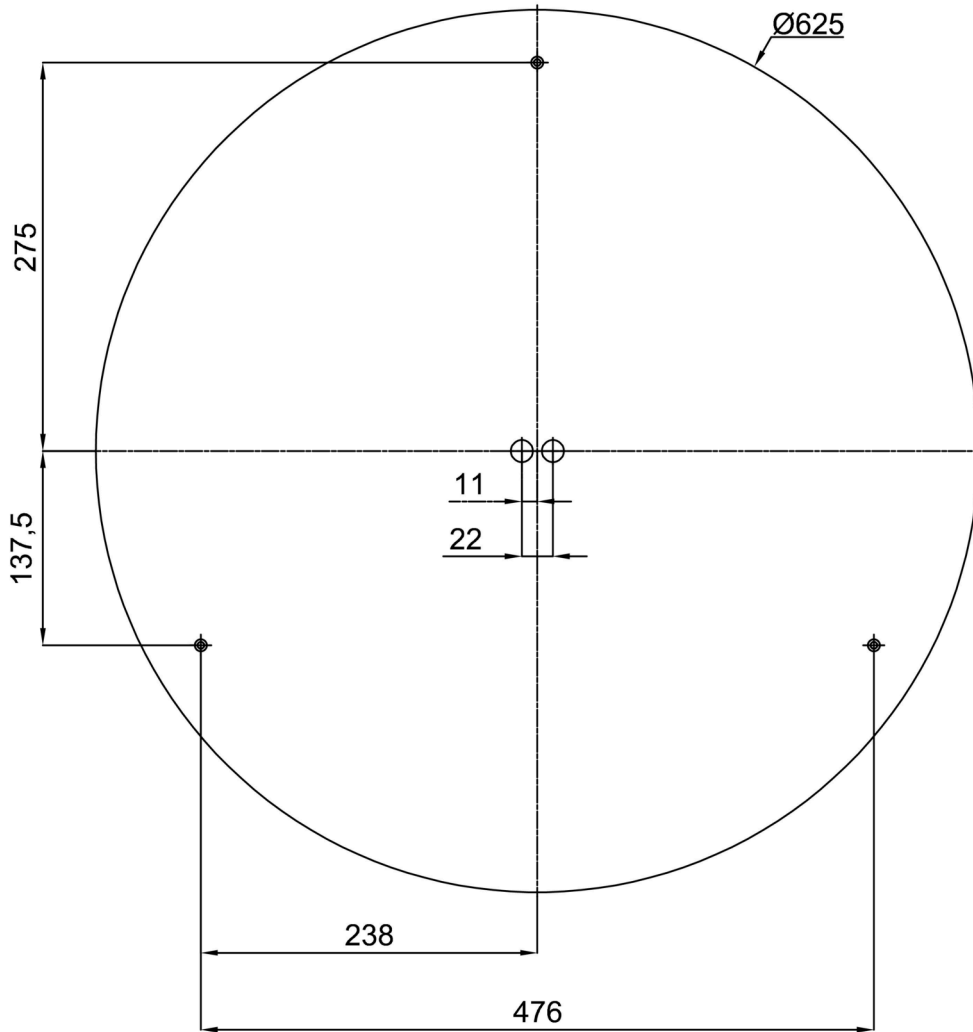

Technical data

Types of luminaires	Dimmable
Mounting type	surface mounted
Base material	steel
Shade material	opal polycarbonate
Base color	white Ral9003
Shade color	white - black
Holding the shade	folding system
Mounting location	ceiling/wall
Width	650 mm
Length	650 mm
Height	81 mm
Diameter	ø 650 mm
mounting holes (diameter)	3xø5mm
Cable entrance	2xø16mm
Energy Class	D
Impact strength	IK10
Operating temperature	from -20°C to +30°C

Electrical data

Power consumption	100 W
Ingress Protection	IP54
Socket	LED modul
terminal block	snap terminal block

Luminous data

Lum. flux of luminaire	8700 lm
Lum. flux of light source	15810 lm
Chromaticity temperature	4000 K
Rated life time LED L80/B10	100000 hours
CRI	Ra80
MacAdam	3
Blue light hazard	Risk group 0

Installation dimensions:

Additional assortment:

Lampshade

Product code	Name	Color	Picture	Drawing
20722	PC25C	white - black		