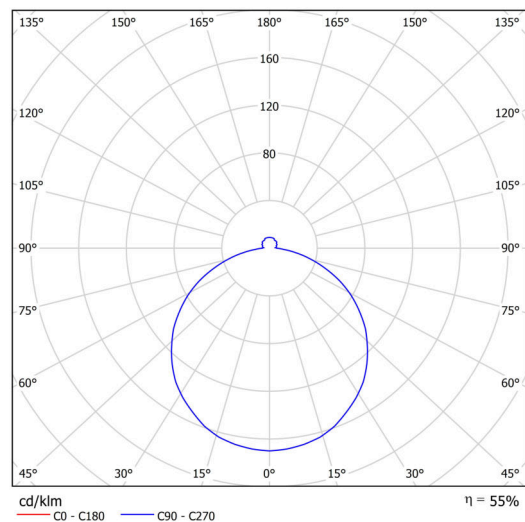

Luminous data

Lum. flux of luminaire	8700 lm
Lum. flux of light source	15810 lm
Chromaticity temperature	4000 K
Rated life time LED L80/B10	100000 hours
CRI	Ra80
MacAdam	3
Blue light hazard	Risk group 0

Eulum data for calculation programs are available at www.osmont.cz.