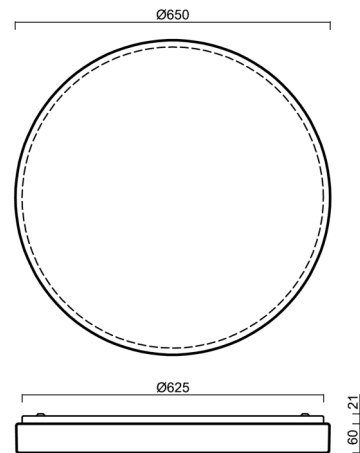

DELIA C4

LED-6L51EMP1050KN10/PC25C 4K##

WWW.OSMONT.CZ

DELIA C4

Product code: DEL58819

Type: LED-6L51EMP1050KN10/PC25C 4K##

Short description of the luminaire: White colour | ceiling or wall LED light ON/OFF | multipower driver | opal polycarbonate shade (PC) with black decorative stripe|

Technical data

Types of luminaires	Classic on/off
Mounting type	surface mounted
Base material	steel
Shade material	opal polycarbonate
Base color	white Ral9003
Shade color	white - black
Holding the shade	folding system
Mounting location	ceiling/wall
Width	650 mm
Length	650 mm
Height	81 mm
Diameter	ø 650 mm
mounting holes (diameter)	3xø5mm
Cable entrance	2xø16mm
Energy Class	D
Impact strength	IK10
Operating temperature	from -20°C to +30°C

Installation dimensions:

Additional assortment:

Lampshade

Product code	Name	Color	Picture	Drawing
20722	PC25C	white - black		