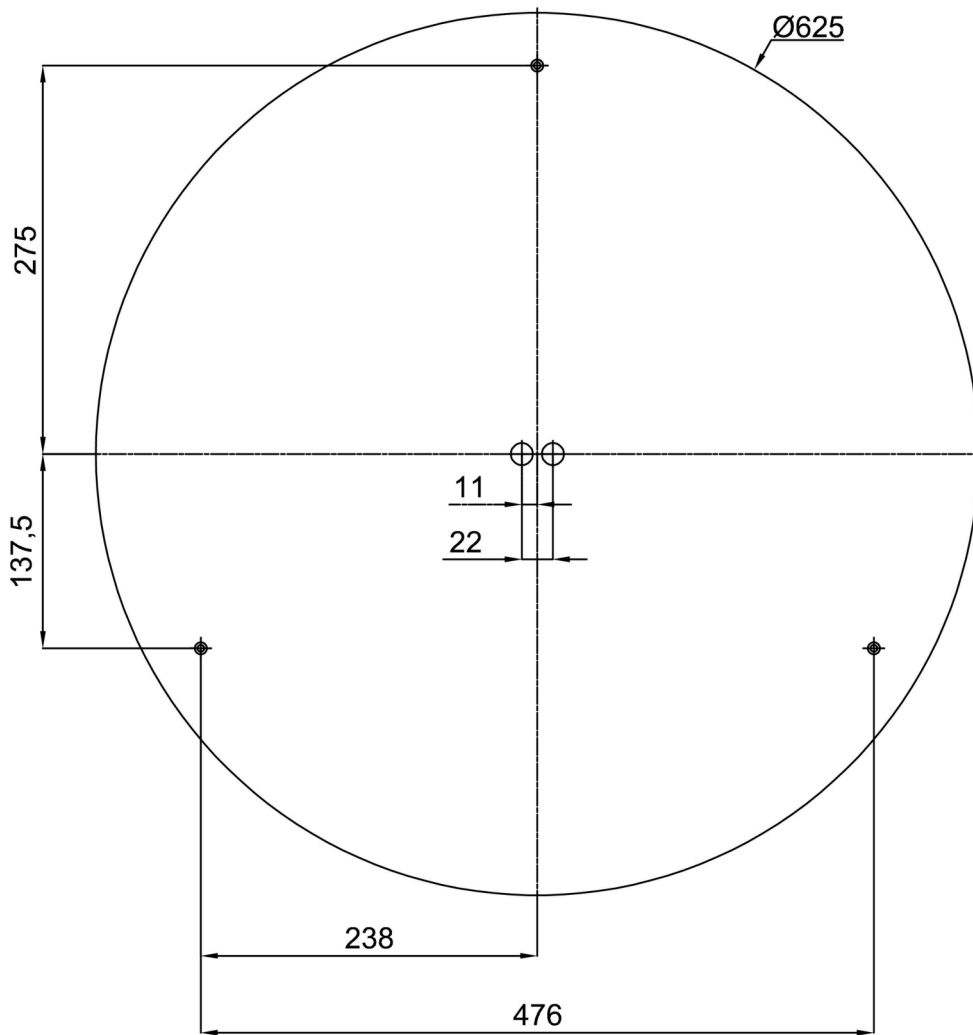

Technical data

Types of luminaires	Classic on/off
Mounting type	surface mounted
Base material	steel
Shade material	opal polycarbonate
Base color	white Ral9003
Shade color	white - black
Holding the shade	folding system
Mounting location	ceiling/wall
Width	650 mm
Length	650 mm
Height	81 mm
Diameter	ø 650 mm
mounting holes (diameter)	3xø5mm
Cable entrance	2xø16mm
Energy Class	D
Impact strength	IK10
Operating temperature	from -20°C to +30°C

Electrical data

Power consumption	100 W
Ingress Protection	IP54
Socket	LED modul
terminal block	snap terminal block

Luminous data

Lum. flux of luminaire	8700 lm
Lum. flux of light source	15810 lm
Chromaticity temperature	4000 K
Rated life time LED L80/B10	100000 hours
CRI	Ra80
MacAdam	3
Blue light hazard	Risk group 0

Installation dimensions:

Additional assortment:

Lampshade

Product code	Name	Color	Picture	Drawing
20722	PC25C	white - black		