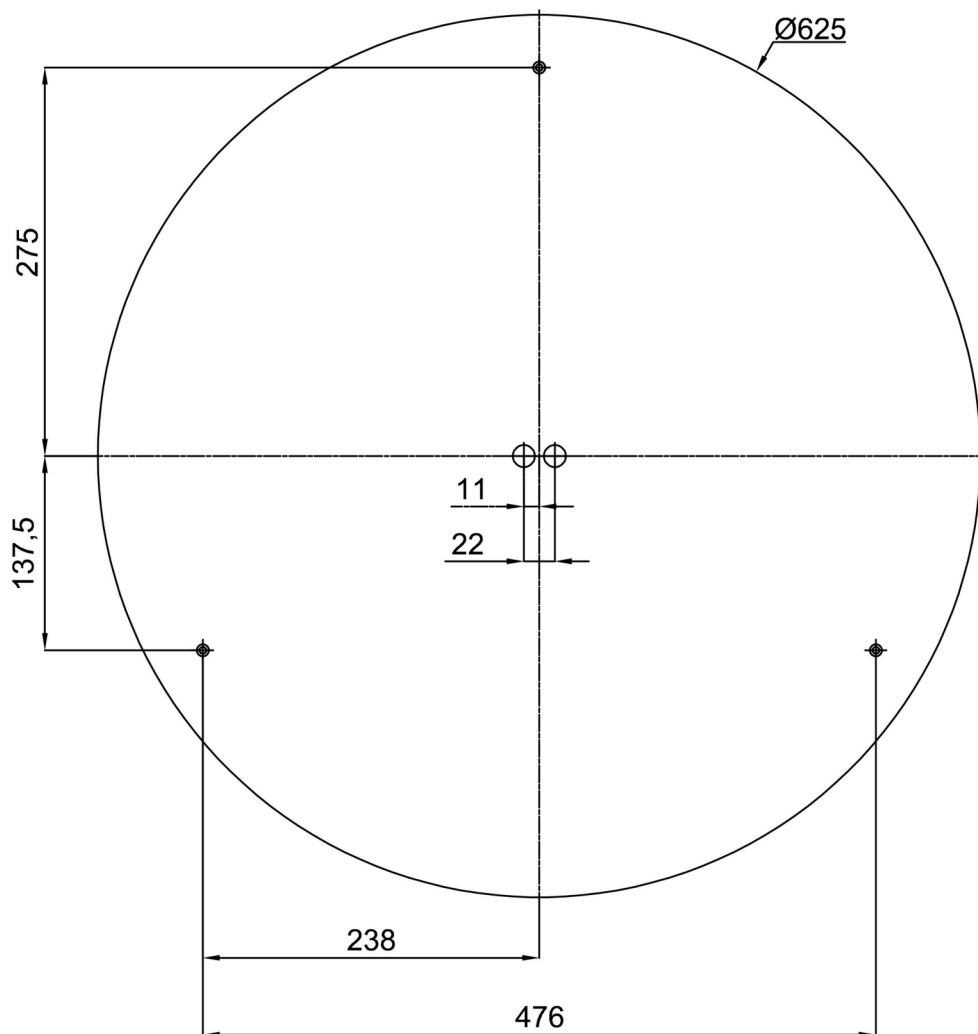

Technical data

Types of luminaires	Classic on/off
Mounting type	surface mounted
Base material	steel
Shade material	opal polycarbonate
Base color	white Ral9003
Shade color	white - black
Holding the shade	folding system
Mounting location	ceiling/wall
Width	650 mm
Length	650 mm
Height	81 mm
Diameter	ø 650 mm
mounting holes (diameter)	3xø5mm
Cable entrance	2xø16mm
Energy Class	D
Impact strength	IK10
Operating temperature	from -20°C to +30°C

Electrical data

Power consumption	100 W
Ingress Protection	IP54
Socket	LED modul
terminal block	snap terminal block

Luminous data

Lum. flux of luminaire	8340 lm
Lum. flux of light source	15160 lm
Chromaticity temperature	3000 K
Rated life time LED L80/B10	100000 hours
CRI	Ra80
MacAdam	3
Blue light hazard	Risk group 0

Installation dimensions:

Additional assortment:

Lampshade

Product code	Name	Color	Picture	Drawing
20722	PC25C	white - black		