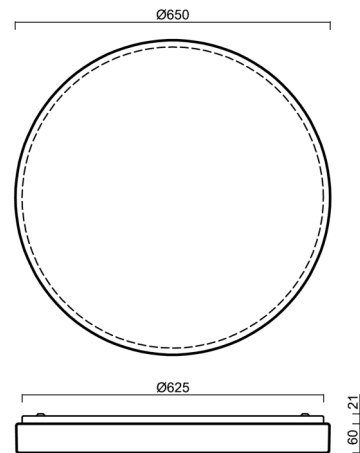

DELIA C4

LED-6L51EMP1050KN10/PC25C 3K##

WWW.OSMONT.CZ

DELIA C4

Product code: DEL58815

Type: LED-6L51EMP1050KN10/PC25C 3K##

Short description of the luminaire: White colour | ceiling or wall LED light ON/OFF | multipower driver | opal polycarbonate shade (PC) with black decorative stripe|

Technical data

Types of luminaires	Classic on/off
Mounting type	surface mounted
Base material	steel
Shade material	opal polycarbonate
Base color	white Ral9003
Shade color	white - black
Holding the shade	folding system
Mounting location	ceiling/wall
Width	650 mm
Length	650 mm
Height	81 mm
Diameter	ø 650 mm
mounting holes (diameter)	3xø5mm
Cable entrance	2xø16mm
Energy Class	D
Impact strength	IK10
Operating temperature	from -20°C to +30°C

Installation dimensions:

Additional assortment:

Lampshade

Product code	Name	Color	Picture	Drawing
20722	PC25C	white - black		