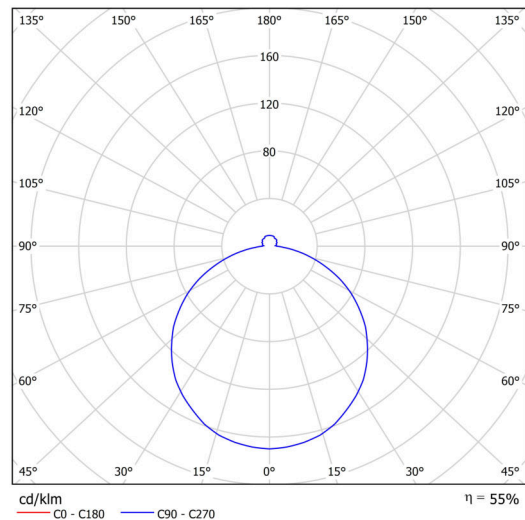

Luminous data

Lum. flux of luminaire	8340 lm
Lum. flux of light source	15160 lm
Chromaticity temperature	3000 K
Rated life time LED L80/B10	100000 hours
CRI	Ra80
MacAdam	3
Blue light hazard	Risk group 0

Eulum data for calculation programs are available at www.osmont.cz.