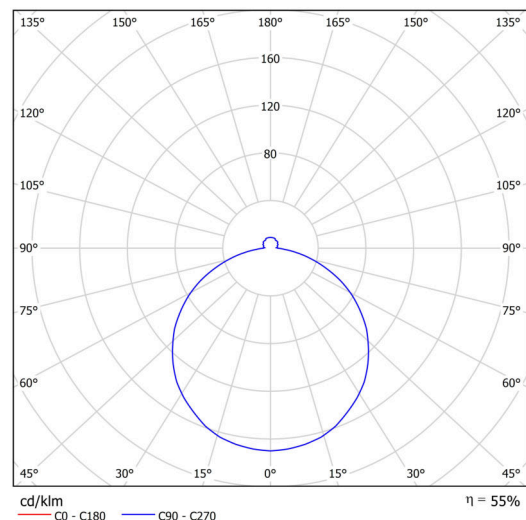

Luminous

Lum. flux of luminaire	3060 lm
Lum. flux of light source	5560 lm
Luminaire efficacy	95 lm/W
Temperature	4000 K
Rated life time LED L80/B10	100000 hours
CRI	Ra80
MacAdam	3
Blue light hazard	Risk group 0

Eulum data for calculation programs are available at www.osmont.cz.