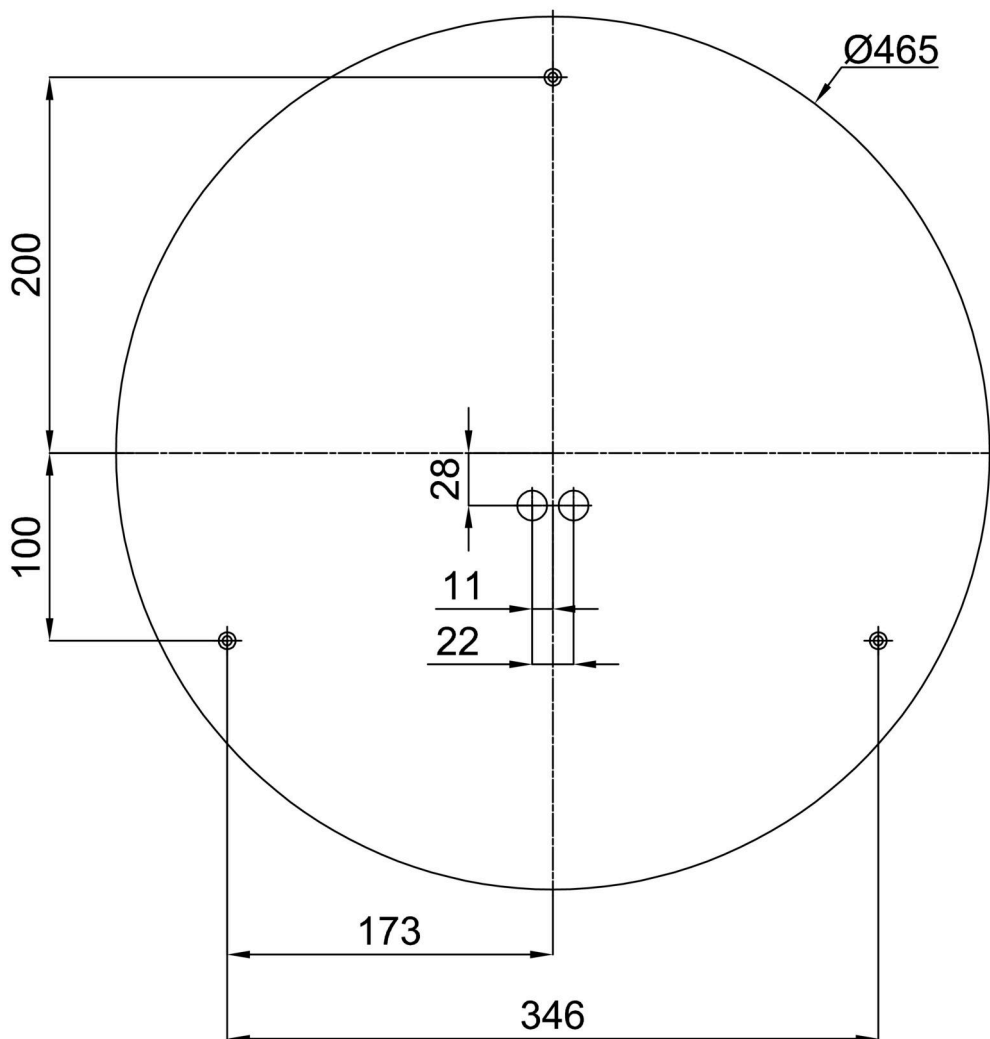

TECHNICAL SHEET

Multipower

Possibility of output adjustment by the user (DIP switch on the current source).

I [mA]	700	600	500	400	
[%]	100	86	71	57	

Logistic

EAN	8591728078348
Weight NTTO	2.6 Kg
Weight BTTO	3 Kg
Number of cartons	1 pcs
Package volume	0.023 m³
Package 1 width	0.51 m
Package 1 length	0.51 m
Package 1 height	0.09 m
Warranty*	60 months

*The warranty for the batteries is valid for 12 months from the date of purchase.

Installation dimensions: