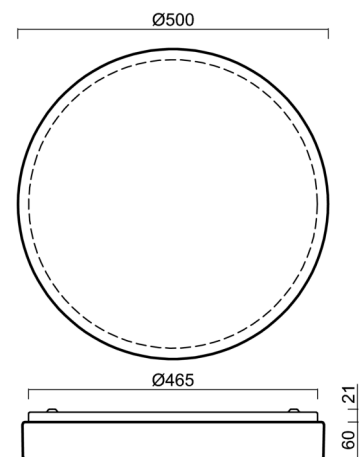

## Technical

Types of luminaires	Classic on/off
Mounting type	surface mounted
Base material	steel
Shade material	opal polycarbonate
Base color	white Ral9003
Shade color	white - black
Holding the shade	folding system
Mounting location	ceiling/wall
Width	500 mm
Length	500 mm
Height	85 mm
Diameter	Ø 500 mm
mounting holes (diameter)	3xØ5mm
Installation wire (diameter)	2xØ16mm
Energy Class	D
Impact strength	IK10