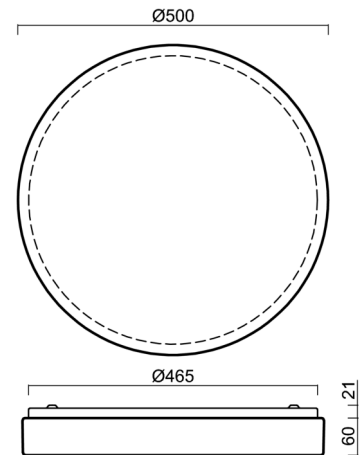

DELIA C3

LED-1L20EMP1050KN94/PC24C 3K##

WWW.OSMONT.CZ

DELIA C3

Product code: DEL69047

Type: LED-1L20EMP1050KN94/PC24C 3K##

Short description of the luminaire: White surface-mounted LED light ON/OFF and polycarbonate shade.

Technical

Types of luminaires	Classic on/off
Mounting type	surface mounted
Base material	steel
Shade material	opal polycarbonate
Base color	white Ral9003
Shade color	white - black
Holding the shade	folding system
Mounting location	ceiling/wall
Width	500 mm
Length	500 mm
Height	85 mm
Diameter	Ø 500 mm
mounting holes (diameter)	3xØ5mm
Installation wire (diameter)	2xØ16mm
Energy Class	D
Impact strength	IK10
Operating temperature	from -20°C to +30°C

Lampshade

Product code	Name	Color	Description	Picture	Drawing
20569	PC24C	white - black		