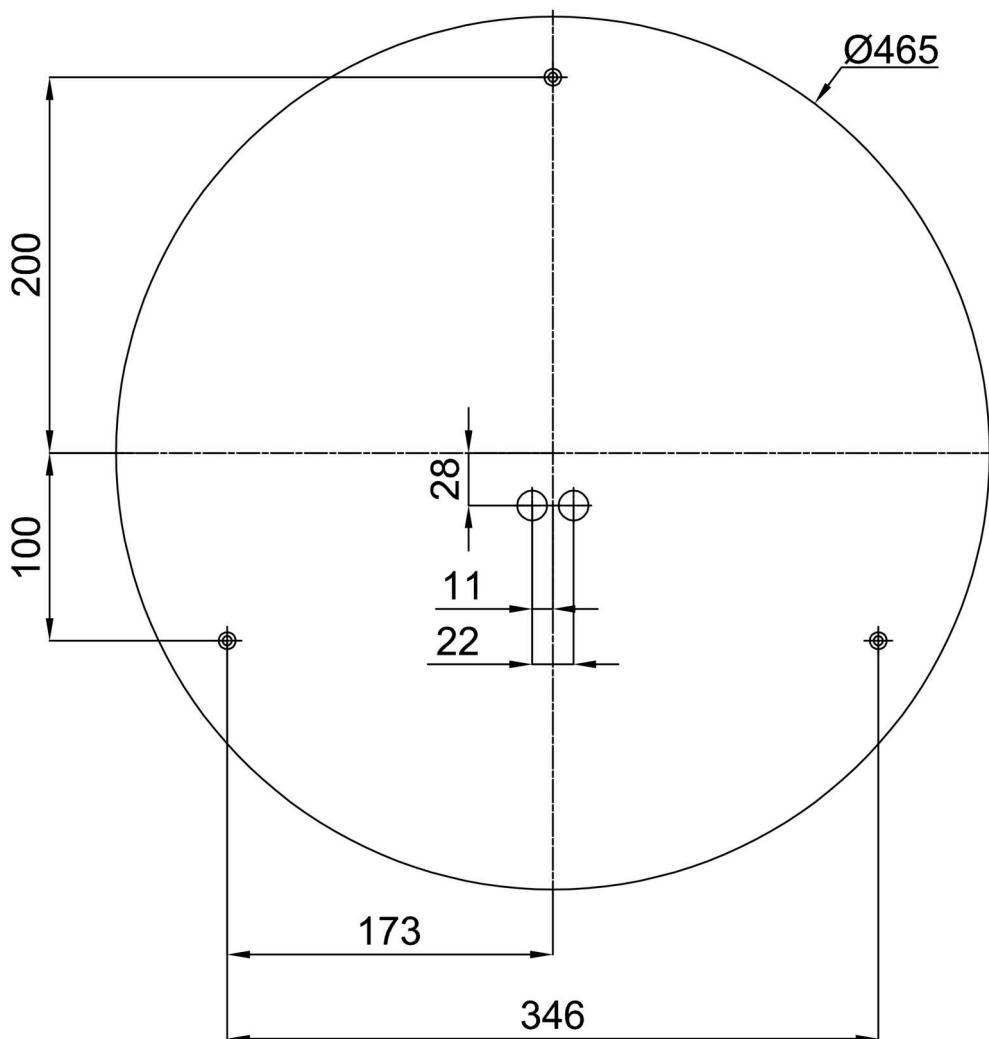

Technical

Types of luminaires	Classic on/off
Mounting type	surface mounted
Base material	steel
Shade material	opal polycarbonate
Base color	white Ral9003
Shade color	white - black
Holding the shade	folding system
Mounting location	ceiling/wall
Width	500 mm
Length	500 mm
Height	85 mm
Diameter	Ø 500 mm
mounting holes (diameter)	3xØ5mm
Installation wire (diameter)	2xØ16mm
Energy Class	D
Impact strength	IK10
Operating temperature	from -20°C to +30°C

*The warranty for the batteries is valid for 12 months from the date of purchase.

Installation dimensions:

Additional assortment:

Base for surface mounting

Product code	Name	Color	Description	Picture	Drawing
33503	KN9,K9,B17 /BP	white Ra19003			

Lampshade

Product code	Name	Color	Description	Picture	Drawing
20569	PC24C	white - black		