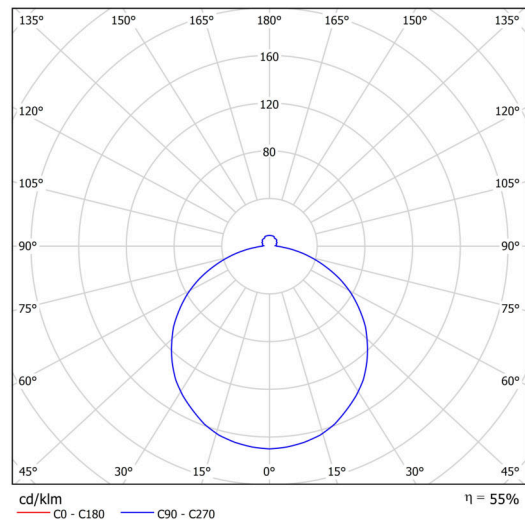

Technical

Types of luminaires	Classic on/off
Mounting type	surface mounted
Base material	steel
Shade material	opal polycarbonate
Base color	white Ral9003
Shade color	white - black
Holding the shade	folding system
Mounting location	ceiling/wall
Width	500 mm
Length	500 mm
Height	85 mm
Diameter	Ø 500 mm
mounting holes (diameter)	3xØ5mm
Installation wire (diameter)	2xØ16mm
Energy Class	D
Impact strength	IK10
Operating temperature	from -20°C to +30°C

Luminous

Lum. flux of luminaire	4260 lm
Lum. flux of light source	7740 lm
Luminaire efficacy	88 lm/W
Temperature	3000 K
Rated life time LED L80/B10	100000 hours
CRI	Ra80
MacAdam	3
Blue light hazard	Risk group 0