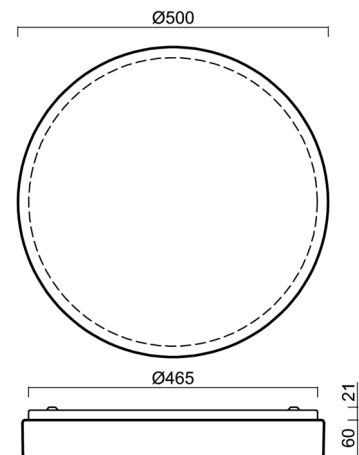

## Technical

Types of luminaires	Classic on/off
Mounting type	surface mounted
Base material	steel
Shade material	opal polycarbonate
Base color	white Ral9003
Shade color	white - black
Holding the shade	folding system
Mounting location	ceiling/wall
Width	500 mm
Length	500 mm
Height	85 mm
Diameter	ø 500 mm
mounting holes (diameter)	3xø5mm
Installation wire (diameter)	2xø16mm
Energy Class	D
Impact strength	IK10
Operating temperature	from -20°C to +30°C