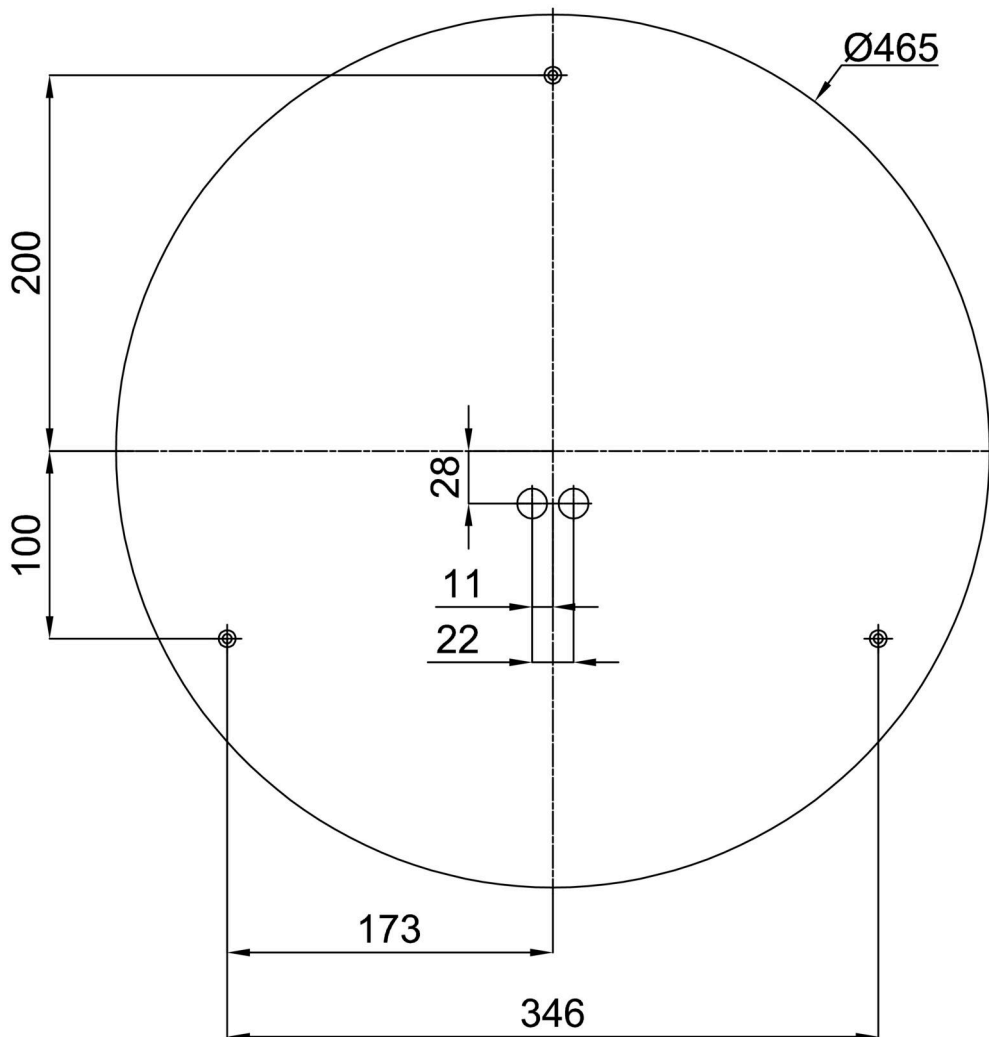

TECHNICAL SHEET

Multipower

Possibility of output adjustment by the user (DIP switch on the current source).

I [mA]	700	600	500	400	
[%]	100	86	71	57	

Logistic

EAN	8591728076740
Weight NTTO	2.6 Kg
Weight BTTO	3 Kg
Number of cartons	1 pcs
Package volume	0.023 m³
Package 1 width	0.51 m
Package 1 length	0.51 m
Package 1 height	0.09 m
Warranty*	60 months

*The warranty for the batteries is valid for 12 months from the date of purchase.

Installation dimensions: