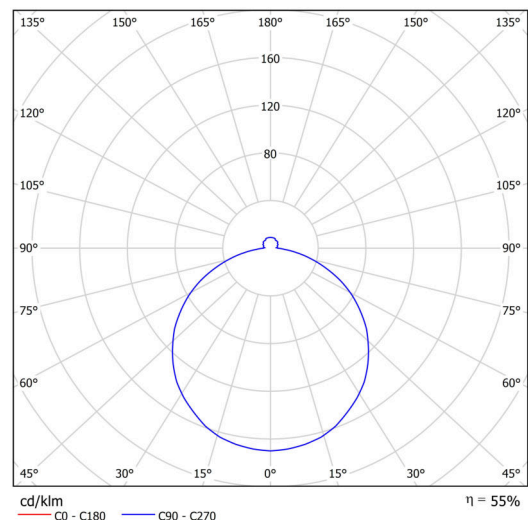

Luminous

Lum. flux of luminaire	2930 lm
Lum. flux of light source	5330 lm
Luminaire efficacy	91 lm/W
Temperature	3000 K
Rated life time LED L80/B10	100000 hours
CRI	Ra80
MacAdam	3
Blue light hazard	Risk group 0