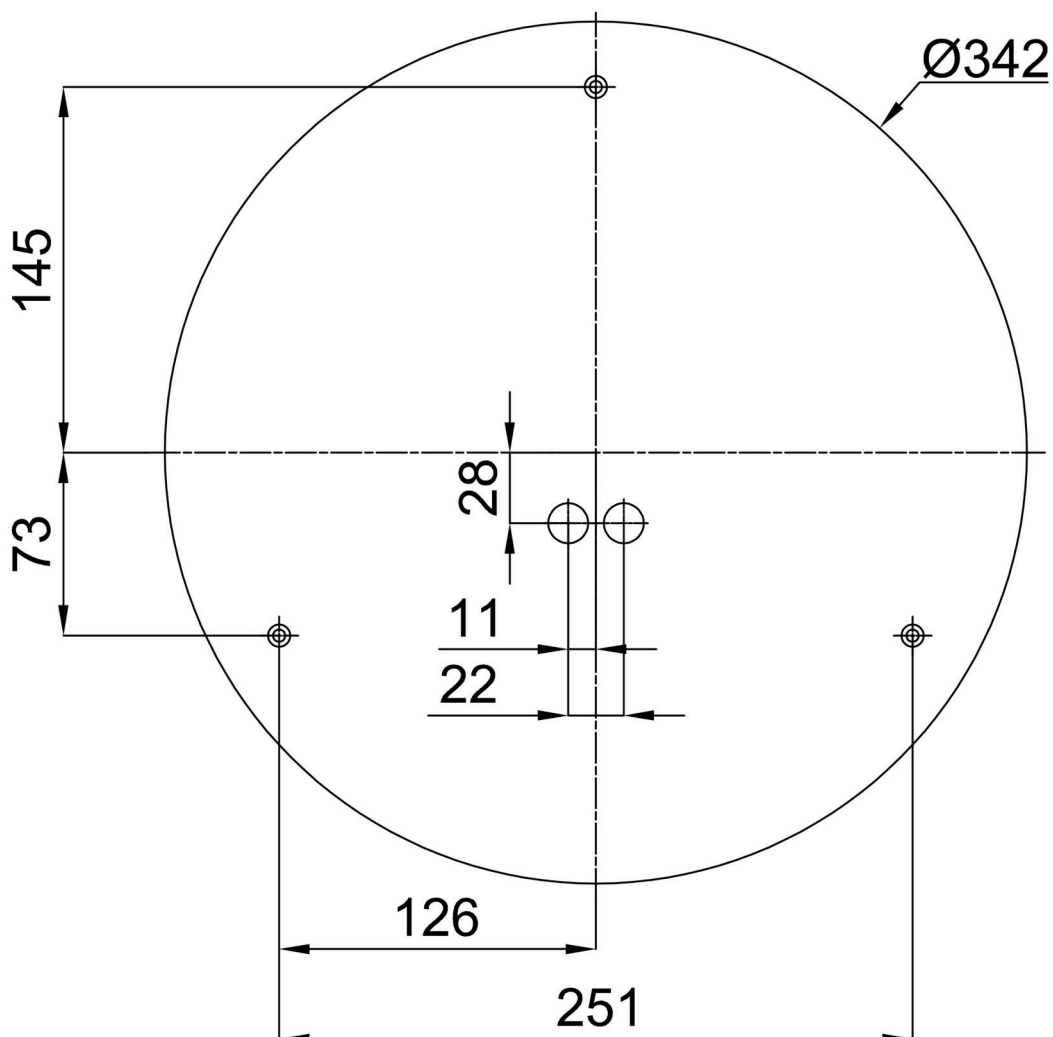

Technical

Types of luminaires	Emergency combined
Mounting type	surface mounted
Base material	steel
Shade material	opal polycarbonate
Base color	white Ral9003
Shade color	white - black
Holding the shade	folding system
Mounting location	ceiling/wall
Width	360 mm
Length	360 mm
Height	71 mm
Diameter	ø 360 mm
mounting holes (diameter)	3xø5mm
Installation wire (diameter)	2xø16mm
Energy Class	D
Impact strength	IK10
Operating temperature	from 0°C to +30°C

*The warranty for the batteries is valid for 12 months from the date of purchase.

Installation dimensions:

Additional assortment:

Lampshade

Product code	Name	Color	Description	Picture	Drawing
20567	PC19C	white - black		