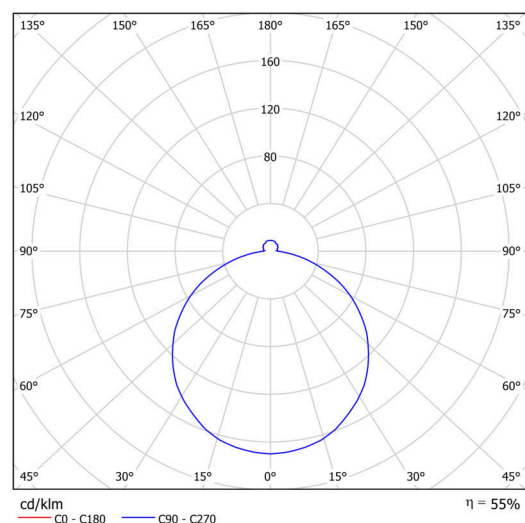

Luminous

Lum. flux of luminaire	2160 lm
Lum. flux of light source	3930 lm
Lum. flux of light source in emergency mode	150 lm
Luminaire efficacy	86 lm/W
Temperature	4000 K
Rated life time LED L80/B10	100000 hours
CRI	Ra80
MacAdam	3
Blue light hazard	Risk group 0