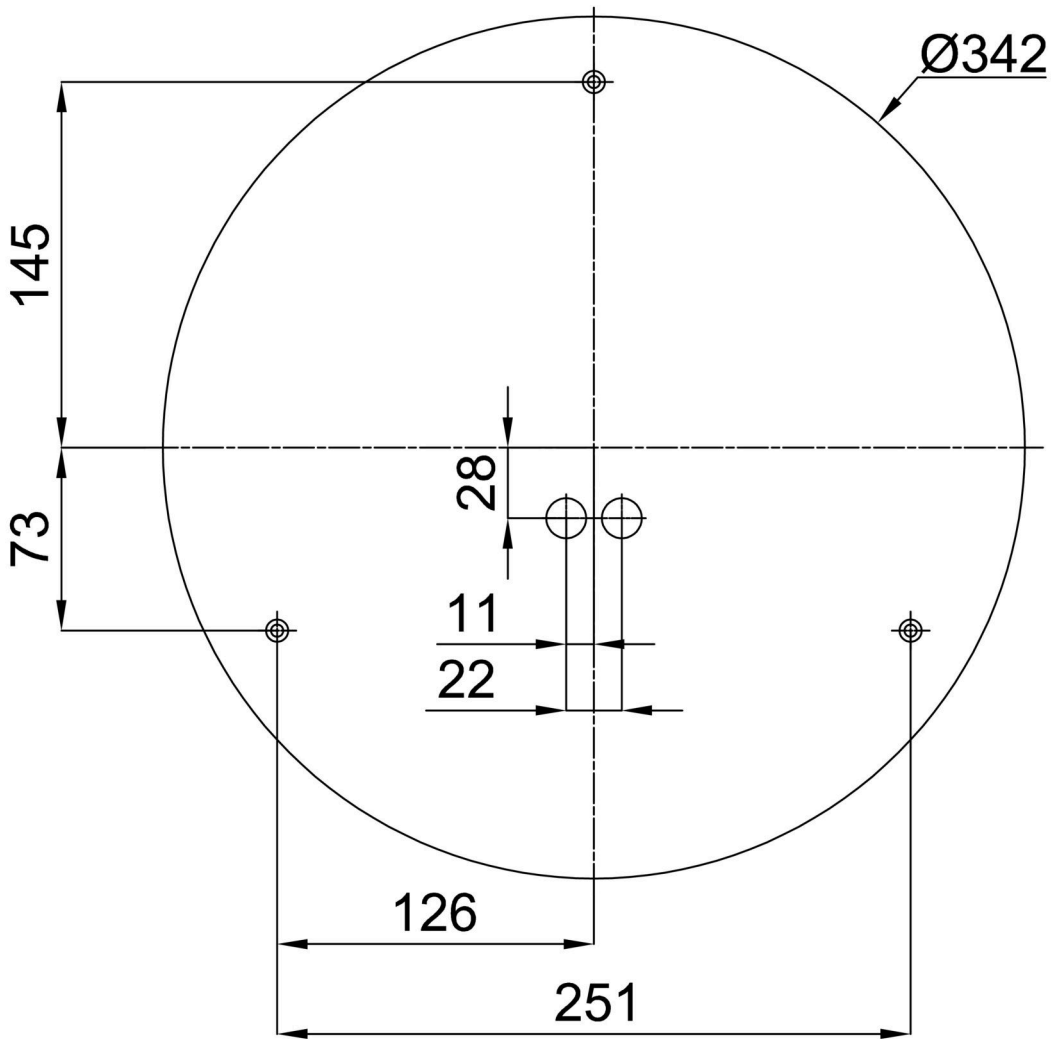

Logistic

EAN	8591728080402
Weight NTTO	1.45 Kg
Weight BTTO	1.85 Kg
Number of cartons	1 pcs
Package volume	0.019 m³
Package 1 width	0.385 m
Package 1 length	0.37 m
Package 1 height	0.13 m
Warranty*	60 months

*The warranty for the batteries is valid for 12 months from the date of purchase.

Installation dimensions: