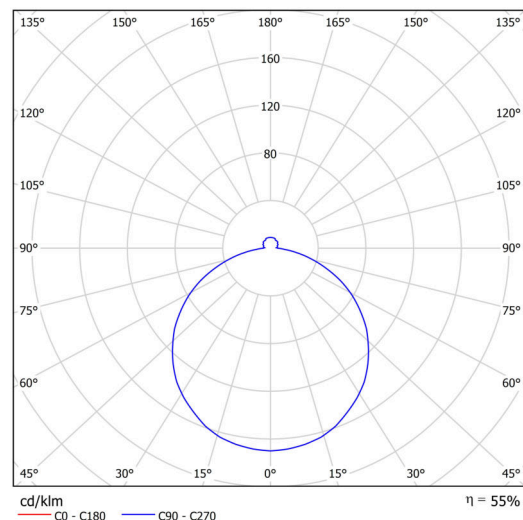

Luminous

Lum. flux of luminaire	2160 lm
Lum. flux of light source	3930 lm
Luminaire efficacy	86 lm/W
Temperature	4000 K
Rated life time LED L80/B10	100000 hours
CRI	Ra80
MacAdam	3
Blue light hazard	Risk group 0